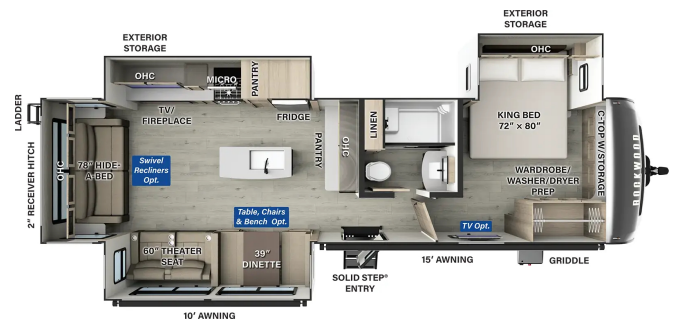

**SPECIAL UNIT**

**\$82,995.00**

Originally \$92,236

\$209 Weekly

**2025 ROCKWOOD Signature 8337RL**

**SPECIFICATIONS**

Year	2025
Manufacturer	ROCKWOOD
Brand	Signature
Model	8337RL
Type	Travel Trailer
Status	New
Stock #	I1456
Financing Available	✓
Warranty Available	✓
Suspension	N/A
Leveling	Automatic
Exterior Length	36.8 ft.
Dry Weight	9454 lbs.
Sleeping Capacity	4 person(s)
Interior Colour	N/A
Exterior Colour	N/A
Slideouts	3

**Disclaimer:** Product information, pricing and photos are as accurate as possible and are subject to change without notice.

**SELLING FEATURES**

This 2025 Rockwood Signature 8337RL trailer weighing 9454LBS features 3 slide outs complete with toppers, a rear ladder for easy roof access, 2" receiver for a bike or cargo rack, auto stabilizers, a 10' & 15ft awning, 2 A/C's and Max air vent covers.

Entering the living area, you're immedi...

**OPTIONS & EQUIPMENT**

Awning 10'

Fireplace

Hide A Bed

Slideout Cover

Powered by focusRV