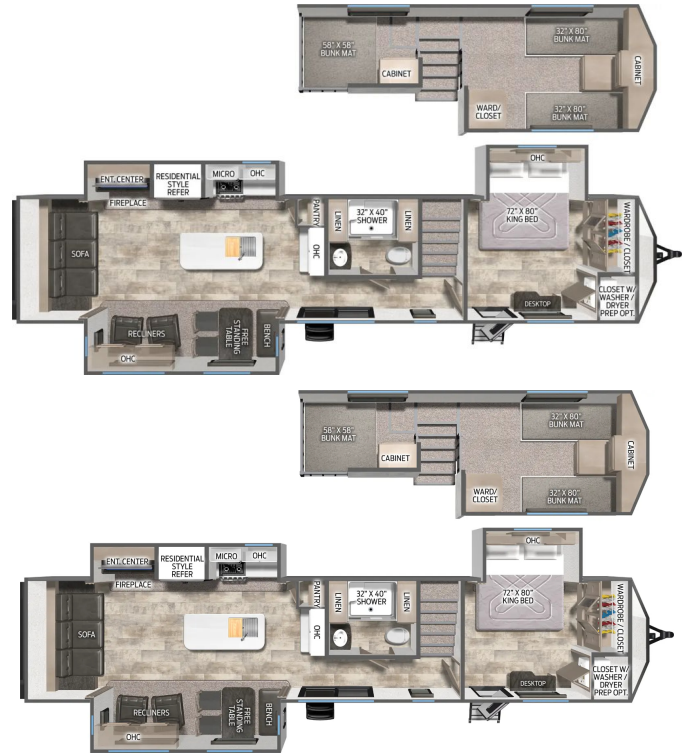

2025 PALOMINO Puma 401LFT

\$78,995.00

Originally ~~\$94,885.00~~

\$210 Weekly

SPECIFICATIONS

Year	2025
Manufacturer	PALOMINO
Brand	Puma
Model	401LFT
Type	Park Model
Status	New
Stock #	I1460
Financing Available	✓
Warranty Available	✓
Suspension	N/A
Leveling	N/A
Exterior Length	42.1 ft.
Dry Weight	12604 lbs.
Sleeping Capacity	8 person(s)
Interior Colour	N/A
Exterior Colour	N/A
Slideouts	3

Disclaimer: Product information, pricing and photos are as accurate as possible and are subject to change without notice.

SELLING FEATURES

JUST ARRIVED!! This 2025 Palomino Puma 401LFT 10ft destination trailer is awesome! Once you enter through the sliding patio door you will be welcomed by a fantastic floor plan. The master bedroom is located at the front of the trailer, complete with a king bed, good size closet, a desk and its e...

OPTIONS & EQUIPMENT

Awning 21' Heating Air Conditioning Unit(s) (Ducted) Enclosed Underbelly Fireplace Outside Shower Smoke Detector
1 50" Televisions

Powered by focusRV