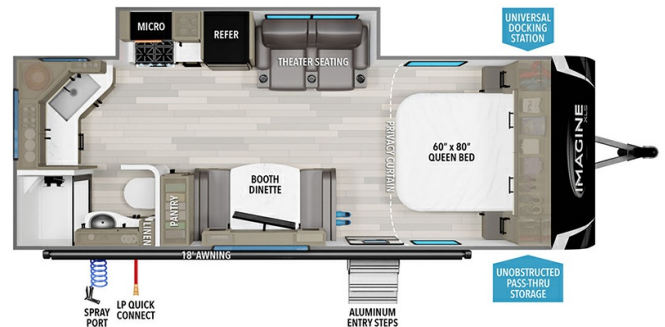

2025 GRAND DESIGN IMAGINE XLS 22MLE

MSRP \$65,980.00

\$231 Bi-Weekly

\$0 down @ 7.99% APR for 60/240 months
(\$22,522 C.O.B.) O.A.C.

Woody's Price \$56,980.00

SPECIFICATIONS

Year	2025
Manufacturer	GRAND DESIGN
Brand	IMAGINE XLS
Model	22MLE
Type	Travel Trailer
Status	New
Stock #	49961
Financing Available	✓
Warranty Available	Manufacturer
Suspension	N/A
Leveling	N/A
Exterior Length	26.1 ft.
Dry Weight	5176 lbs.
Sleeping Capacity	4 person(s)
Interior Colour	BRYNLEE TEAK
Exterior Colour	Fiberglass
Slideouts	1

Disclaimer: Product information, pricing and photos are as accurate as possible and are subject to change without notice.

SELLING FEATURES

Specifications and Features:

- Length (ft): 26'1"
- Width (ft): 8'0"
- Height (ft): 10'10"
- Interior Height (ft): 6'6"
- GVWR (lbs): 6995
- Dry Weight (lbs): 5176
- Hitch Weight (lbs): 490
- Number Of Fresh Water Holding Tanks: 1
- Total Fresh Water Tank Capacity (gal): 43
- Number Of Gray W...