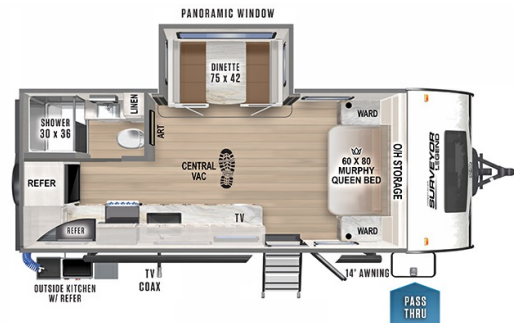

SPECIFICATIONS

Year	2025
Manufacturer	FOREST RIVER
Brand	SURVEYOR LEGEND
Model	203RKLE
Type	Travel Trailer
Status	New
Stock #	SV478927
Financing Available	✓
Warranty Available	✓
Suspension	N/A
Leveling	N/A
Exterior Length	25.1 ft.
Dry Weight	5030 lbs.
Sleeping Capacity	4 person(s)
Interior Colour	N/A
Exterior Colour	Fiberglass
Slideouts	1

Disclaimer: Product information, pricing and photos are as accurate as possible and are subject to change without notice.

SELLING FEATURES

Specifications and Features:

- Length (ft): 25'1"
- Width (ft): 8'0"
- Height (ft): 11'3"
- Interior Height (ft): 6'10"
- GVWR (lbs): 7577
- Dry Weight (lbs): 5030
- Payload Capacity (lbs): 2547
- Hitch Weight (lbs): 577
- Number Of Fresh Water Holding Tanks: 1
- Total Fresh Water Tank Capacity:

- HD TV
- Residential Faucets
- Surf(x)® Seamless Countertops T/O
- Residential Dinette Light
- Residential Range Top w/ Glass Cover
- Residential Vanity Mirror w/ Storage
- Under Bed Storage Drawers & Motion Lighting (Select Models)
- EZ-Open Trifold Sofa (Select Models)
- Congoleum® Carefree Linoleum
- Outdoor Kitchen - Gas Griddle Sink Refer (Sub-4s - Griddle & Shelf)
- Exterior Spray Port
- Power Tongue Jack w/ Hitch Light
- Black Tank Flush
- Aluminum Wheels
- Motion Sensor LED Lighting in Front P/T
- 3/4" Drillbit for Manual Jacks
- Roof Ladder Prep
- Rear Camera Prep
- Azdel Composite Walls
- PVC Roof