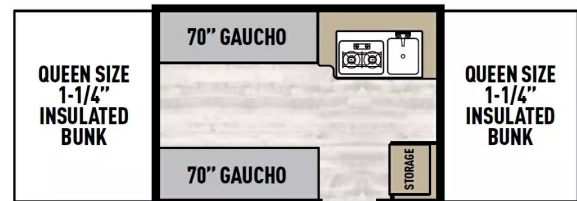

SPECIAL UNIT
\$19,900.00

Originally \$26,900

\$96 Bi-Weekly
2024 COACHMEN CLIPPER 107LS
SPECIFICATIONS

Year	2024
Manufacturer	COACHMEN
Brand	CLIPPER
Model	107LS
Type	Tent Trailer
Status	New
Stock #	8542
Financing Available	✓
Warranty Available	✓
Suspension	N/A
Leveling	N/A
Exterior Length	10.0 ft.
Dry Weight	1805 lbs.
Sleeping Capacity	6 person(s)
Interior Colour	N/A
Exterior Colour	N/A
Slideouts	N/A

Disclaimer: Product information, pricing and photos are as accurate as possible and are subject to change without notice.

SELLING FEATURES

The 2024 Coachmen Clipper 107LS is the ultimate in lightweight, easy-towing tent trailers for camping enthusiasts who want convenience and comfort. Known for its quality construction and practical design, this Clipper trailer offers the essentials for a memorable outdoor experience while being co...