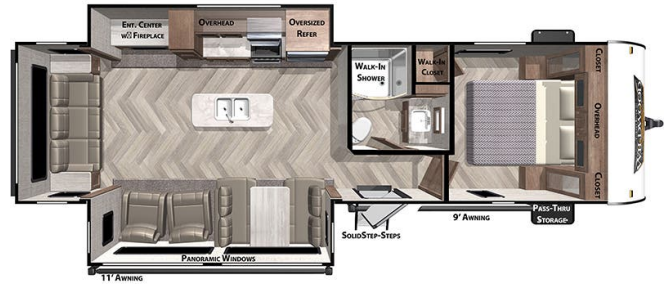

2022 FOREST RIVER SALEM 27RE

\$34,900.00

\$184 Bi-Weekly

SPECIFICATIONS

Year	2022
Manufacturer	FOREST RIVER
Brand	SALEM
Model	27RE
Type	Travel Trailer
Status	New
Stock #	069155
Financing Available	✓
Warranty Available	✓
Suspension	N/A
Leveling	N/A
Exterior Length	31.8 ft.
Dry Weight	7811 lbs.
Sleeping Capacity	4 person(s)
Interior Colour	N/A
Exterior Colour	Aluminum
Slideouts	2

Features:

- Sleeps up to 4 - front custom king bedroom and couch that fold down to beds
- Kitchen includes fridge/freezer, microwave, oven, stovetop with cover
- Bathroom with shower, vanity, foot flush toilet, and skylight
- Stereo with indoor and outdoor speakers
- Furnace and ducted A/C
- Spare tire, carrier, and cover
- Includes deep cycle marine battery and propane tanks
- Dry weight of 7,811lbs