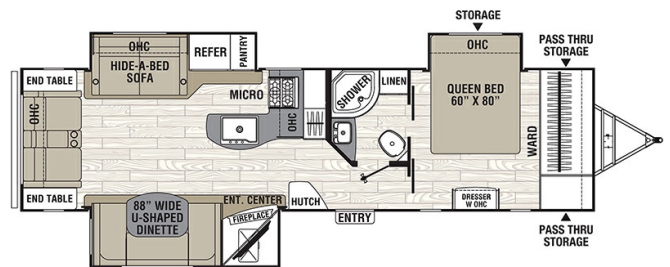

### SPECIFICATIONS

Year	2019
Manufacturer	COACHMEN
Brand	FREEDOM EXPRESS MAPLE LEAF EDITION
Model	293RLDS
Type	Travel Trailer
Status	PreOwned
Stock #	U006587
Suspension	N/A
Leveling	N/A
Exterior Length	35.9 ft.
Dry Weight	7849 lbs.
Sleeping Capacity	6 person(s)
Interior Colour	N/A
Exterior Colour	Fiberglass
Slideouts	3

#### Specifications and Features:

- Length (ft): 35'11"
- Width (ft): 8'0"
- Height (ft): 11'2"
- Interior Height (ft): 6'9"
- GVWR (lbs): 9900
- Dry Weight (lbs): 7849
- Payload Capacity (lbs): 2051
- Hitch Weight (lbs): 985
- Number Of Fresh Water Holding Tanks: 1
- Total Fresh Water Tank Capacity: