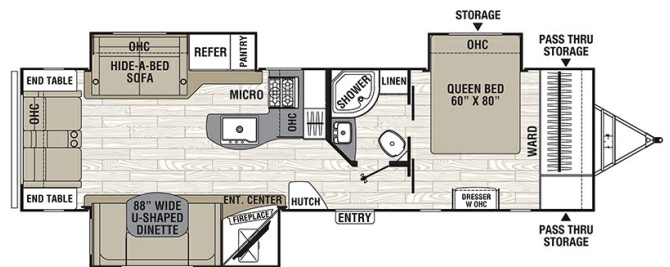

**SPECIAL UNIT**
**\$29,995.00**

Originally \$30,995

**2019 COACHMEN FREEDOM EXPRESS MAPLE LEAF EDITION  
293RLDS**
**SPECIFICATIONS**

Year	2019
Manufacturer	COACHMEN
Brand	FREEDOM EXPRESS MAPLE LEAF EDITION
Model	293RLDS
Type	Travel Trailer
Status	PreOwned
Stock #	U006587
Suspension	N/A
Leveling	N/A
Exterior Length	35.9 ft.
Dry Weight	7849 lbs.
Sleeping Capacity	6 person(s)
Interior Colour	N/A
Exterior Colour	Fiberglass
Slideouts	3

## Specifications and Features:

- Length (ft): 35'11"
- Width (ft): 8'0"
- Height (ft): 11'2"
- Interior Height (ft): 6'9"
- GVWR (lbs): 9900
- Dry Weight (lbs): 7849
- Payload Capacity (lbs): 2051
- Hitch Weight (lbs): 985
- Number Of Fresh Water Holding Tanks: 1
- Total Fresh Water Tank Capacity: