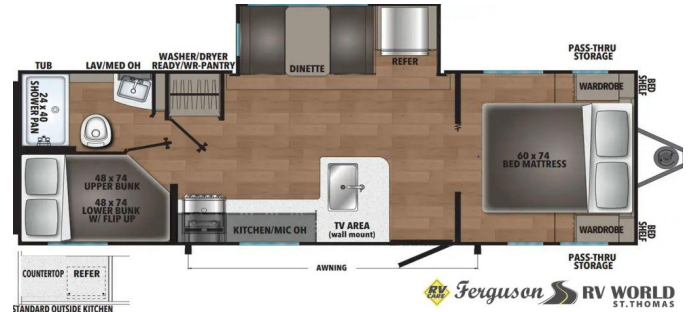

ON ORDER UNIT

2025 COACHMEN NORTHERN SPIRIT DLX 5250BHS

SPECIFICATIONS

Year	2025
Manufacturer	COACHMEN
Brand	NORTHERN SPIRIT DLX
Model	5250BHS
Type	Travel Trailer
Status	New
Stock #	5077
Financing Available	✓
Warranty Available	✓
Suspension	N/A
Leveling	N/A
Exterior Length	28.7 ft.
Dry Weight	5383 lbs.
Sleeping Capacity	N/A person(s)
Interior Colour	N/A
Exterior Colour	N/A
Slideouts	N/A

Disclaimer: Product information, pricing and photos are as accurate as possible and are subject to change without notice.

OPTIONS & EQUIPMENT

- BASE CAMP PACKAGE INCLUDES:
- Tankless Water Heater
- Black Tank Flush
- Microwave Oven
- 13.5 A/C
- Seamless Countertops
- Bluetooth Portable Speaker
- Solar & Back-up Camera Prep
- Monitor Panel
- Battery Disconnect
- 4 Stabilizer Jacks
- 8 cu. ft. Residential Style Refrigerator
- 20lb. LP Bottle
- Roadside Assistance
- Spare Tire
- Enclosed Underbelly
- Sink Covers