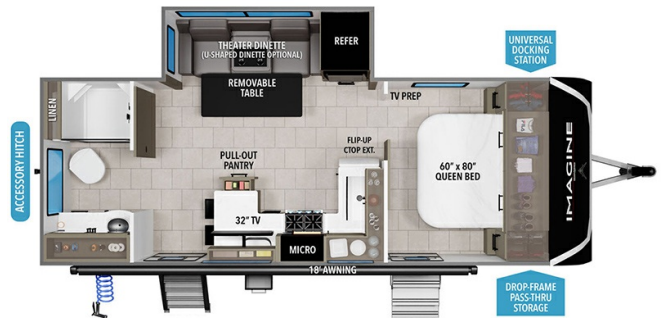

### SPECIFICATIONS

Year	2025
Manufacturer	GRAND DESIGN
Brand	IMAGINE
Model	2300MK
Type	Travel Trailer
Status	New
Stock #	12937
Financing Available	✓
Warranty Available	✓
Suspension	N/A
Leveling	N/A
Exterior Length	26.5 ft.
Dry Weight	6012 lbs.
Sleeping Capacity	4 person(s)
Interior Colour	N/A
Exterior Colour	Fiberglass
Slideouts	1

### SELLING FEATURES

Specifications and Features:

- Length (ft): 26'6"
- Width (ft): 8'0"
- Height (ft): 11'2"
- Interior Height (ft): 6'9"
- GVWR (lbs): 7850
- Dry Weight (lbs): 6012
- Payload Capacity (lbs): 1838
- Hitch Weight (lbs): 641
- Number Of Fresh Water Holding Tanks: 1
- Total Fresh Water Tank Capacit...