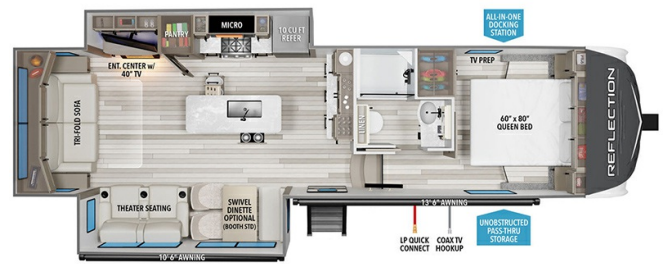

MSRP \$104,980.00

\$364 Bi-Weekly

\$0 down @ 7.99% APR for 60/240 months

(\$35,565 C.O.B.) O.A.C.

Woody's Price \$89,980.00

SPECIFICATIONS

Year	2025
Manufacturer	GRAND DESIGN
Brand	REFLECTION 150
Model	295RL
Type	Fifth Wheel
Status	New
Stock #	49955
Financing Available	✓
Warranty Available	Manufacturer
Suspension	N/A
Leveling	N/A
Exterior Length	32.8 ft.
Dry Weight	9045 lbs.
Sleeping Capacity	6 person(s)
Interior Colour	COLLINS
Exterior Colour	Fiberglass
Slideouts	2

Disclaimer: Product information, pricing and photos are as accurate as possible and are subject to change without notice.

SELLING FEATURES

Specifications and Features:

- Length (ft): 32'9"
- Width (ft): 8'0"
- Height (ft): 12'3"
- GVWR (lbs): 10995
- Dry Weight (lbs): 9045
- Payload Capacity (lbs): 1950
- Hitch Weight (lbs): 1460
- Number Of Fresh Water Holding Tanks: 1
- Total Fresh Water Tank Capacity (gal): 55
- Number Of Gra...