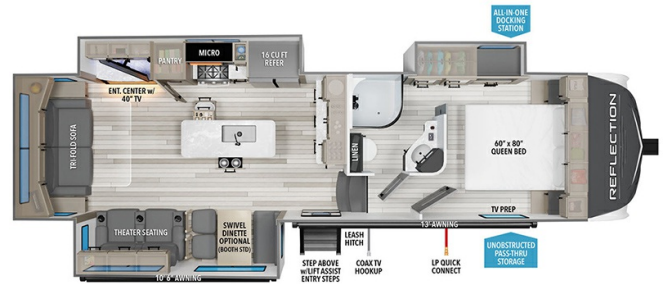

### SPECIFICATIONS

Year	2025
Manufacturer	GRAND DESIGN
Brand	REFLECTION
Model	303RLS
Type	Fifth Wheel
Status	New
Stock #	49954
Financing Available	✓
Warranty Available	Manufacturer
Suspension	N/A
Leveling	N/A
Exterior Length	32.8 ft.
Dry Weight	9854 lbs.
Sleeping Capacity	6 person(s)
Interior Colour	COLLINS
Exterior Colour	Fiberglass
Slideouts	3

### SELLING FEATURES

Specifications and Features:

- Length (ft): 32'10"
- Width (ft): 8'0"
- Height (ft): 12'3"
- GVWR (lbs): 11995
- Dry Weight (lbs): 9854
- Payload Capacity (lbs): 2141
- Hitch Weight (lbs): 1865
- Number Of Fresh Water Holding Tanks: 1
- Total Fresh Water Tank Capacity (gal): 74
- Number Of Gr...