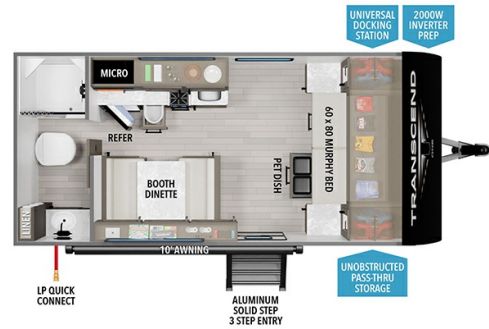

SPECIFICATIONS

Year	2025
Manufacturer	GRAND DESIGN
Brand	TRNSCD ONE
Model	151RB
Type	Travel Trailer
Status	New
Stock #	12934
Financing Available	✓
Warranty Available	✓
Suspension	N/A
Leveling	N/A
Exterior Length	19.7 ft.
Dry Weight	3600 lbs.
Sleeping Capacity	4 person(s)
Interior Colour	N/A
Exterior Colour	Aluminum
Slideouts	N/A

Disclaimer: Product information, pricing and photos are as accurate as possible and are subject to change without notice.

SELLING FEATURES

Specifications and Features:

- Length (ft): 19'8"
- Width (ft): 7'3"
- Height (ft): 10'3"
- Interior Height (ft): 6'6"
- GVWR (lbs): 4420
- Dry Weight (lbs): 3600
- Hitch Weight (lbs): 490
- Number Of Fresh Water Holding Tanks: 1
- Total Fresh Water Tank Capacity (gal): 37
- Number Of Gray Wa...