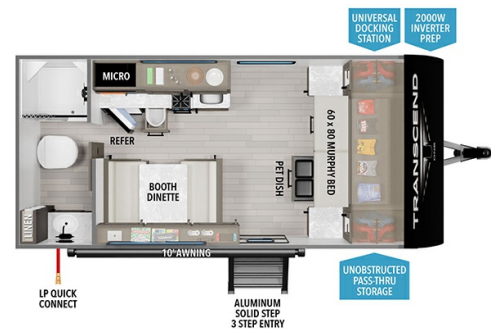

BILL THOMAS CAMPER SALES

onlinesales@btcamper.com 1-636-327-5900
101 Thomas RV Way, Wentzville, MO 63385
Local 1-636-327-5900 | <https://www.btcamper.com>

Originally $21,791.00

2025 GRAND DESIGN TRNSCD ONE 151RB

SPECIFICATIONS

Year	2025
Manufacturer	GRAND DESIGN
Brand	TRNSCD ONE
Model	151RB
Type	Travel Trailer
Status	New
Stock #	12934
Financing Available	✓
Warranty Available	✓
Suspension	N/A
Leveling	N/A
Exterior Length	19.7 ft.
Dry Weight	3600 lbs.
Sleeping Capacity	4 person(s)
Interior Colour	N/A
Exterior Colour	Aluminum
Slideouts	N/A

Disclaimer: Product information, pricing and photos are as accurate as possible and are subject to change without notice.

SELLING FEATURES

Specifications and Features:

- Length (ft): 19'8"
- Width (ft): 7'3"
- Height (ft): 10'3"
- Interior Height (ft): 6'6"
- GVWR (lbs): 4420
- Dry Weight (lbs): 3600
- Hitch Weight (lbs): 490
- Number Of Fresh Water Holding Tanks: 1
- Total Fresh Water Tank Capacity (gal): 37
- Number Of Gray Wa...

OPTIONS & EQUIPMENT

- DECOR: LUNA
- ONE CONSTRUCTION & CONVENIENCE PKG-STANDARD
- ONE LIFESTYLE PKG-STANDARD
- ONE SOLAR PKG-STANDARD
- ONE ELITE KITCHEN PKG-STANDARD
- ONE POWER & ENTERTAINMENT PKG-STANDARD
- ONE 4-SEASON PROTECTION PKG-STANDARD
- SAFERIDE RV ROADSIDE ASSISTANCE
- RVIA
- FREIGHT
- WINTERIZATION

Powered by focusRV