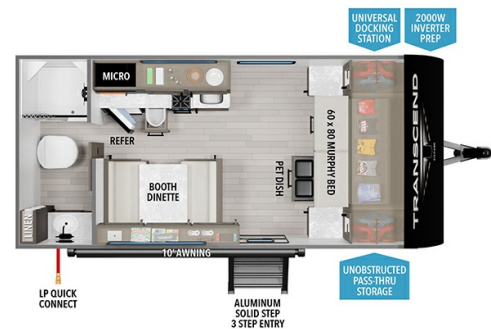

BILL THOMAS CAMPER SALES

onlinesales@btcamper.com 1-636-327-5900
101 Thomas RV Way, Wentzville, MO 63385
Local 1-636-327-5900 | <https://www.btcamper.com>

Originally $21,791.00

2025 GRAND DESIGN TRNSCD ONE 151RB

SPECIFICATIONS

Year	2025
Manufacturer	GRAND DESIGN
Brand	TRNSCD ONE
Model	151RB
Type	Travel Trailer
Status	New
Stock #	12933
Financing Available	✓
Warranty Available	✓
Suspension	N/A
Leveling	N/A
Exterior Length	19.7 ft.
Dry Weight	3600 lbs.
Sleeping Capacity	4 person(s)
Interior Colour	N/A
Exterior Colour	Aluminum
Slideouts	N/A

Disclaimer: Product information, pricing and photos are as accurate as possible and are subject to change without notice.

SELLING FEATURES

Specifications and Features:

- Length (ft): 19'8"
- Width (ft): 7'3"
- Height (ft): 10'3"
- Interior Height (ft): 6'6"
- GVWR (lbs): 4420
- Dry Weight (lbs): 3600
- Hitch Weight (lbs): 490
- Number Of Fresh Water Holding Tanks: 1
- Total Fresh Water Tank Capacity (gal): 37
- Number Of Gray Wa...

OPTIONS & EQUIPMENT

- DECOR: LUNA
- ONE CONSTRUCTION & CONVENIENCE PKG-STANDARD
- ONE LIFESTYLE PKG-STANDARD
- ONE SOLAR PKG-STANDARD
- ONE ELITE KITCHEN PKG-STANDARD
- ONE POWER & ENTERTAINMENT PKG-STANDARD
- ONE 4-SEASON PROTECTION PKG-STANDARD
- SAFERIDE RV ROADSIDE ASSISTANCE
- RVIA
- FREIGHT
- WINTERIZATION

Powered by focusRV