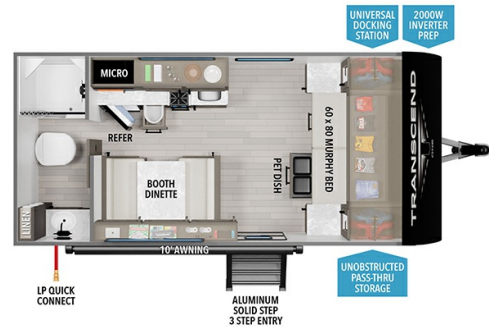

BILL THOMAS CAMPER SALES

onlinesales@btcamper.com 1-636-327-5900
101 Thomas RV Way, Wentzville, MO 63385
Local 1-636-327-5900 | <https://www.btcamper.com>

2025 GRAND DESIGN TRNSCD ONE 151RB

\$17,995.00

Originally \$22,330.00

SPECIFICATIONS

Year	2025
Manufacturer	GRAND DESIGN
Brand	TRNSCD ONE
Model	151RB
Type	Travel Trailer
Status	New
Stock #	12932
Financing Available	✓
Warranty Available	✓
Suspension	N/A
Leveling	N/A
Exterior Length	19.7 ft.
Dry Weight	3600 lbs.
Sleeping Capacity	4 person(s)
Interior Colour	N/A
Exterior Colour	Aluminum
Slideouts	N/A

Disclaimer: Product information, pricing and photos are as accurate as possible and are subject to change without notice.

SELLING FEATURES

Specifications and Features:

- Length (ft): 19'8"
- Width (ft): 7'3"
- Height (ft): 10'3"
- Interior Height (ft): 6'6"
- GVWR (lbs): 4420
- Dry Weight (lbs): 3600
- Hitch Weight (lbs): 490
- Number Of Fresh Water Holding Tanks: 1
- Total Fresh Water Tank Capacity (gal): 37
- Number Of Gray Wa...