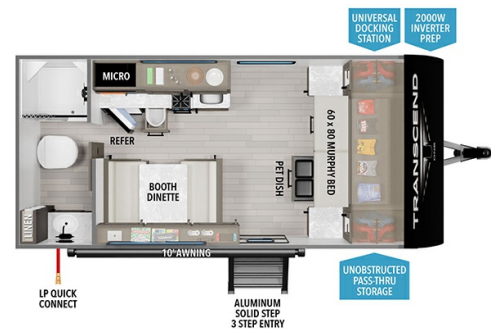

BILL THOMAS CAMPER SALES

onlinesales@btcamper.com 1-636-327-5900
101 Thomas RV Way, Wentzville, MO 63385
Local 1-636-327-5900 | https://www.btcamper.com

Originally $22,330.00

2025 GRAND DESIGN TRNSCD ONE 151RB

SPECIFICATIONS

Year	2025
Manufacturer	GRAND DESIGN
Brand	TRNSCD ONE
Model	151RB
Type	Travel Trailer
Status	New
Stock #	12932
Financing Available	✓
Warranty Available	✓
Suspension	N/A
Leveling	N/A
Exterior Length	19.7 ft.
Dry Weight	3600 lbs.
Sleeping Capacity	4 person(s)
Interior Colour	N/A
Exterior Colour	Aluminum
Slideouts	N/A

Disclaimer: Product information, pricing and photos are as accurate as possible and are subject to change without notice.

SELLING FEATURES

Specifications and Features:

- Length (ft): 19'8"
- Width (ft): 7'3"
- Height (ft): 10'3"
- Interior Height (ft): 6'6"
- GVWR (lbs): 4420
- Dry Weight (lbs): 3600
- Hitch Weight (lbs): 490
- Number Of Fresh Water Holding Tanks: 1
- Total Fresh Water Tank Capacity (gal): 37
- Number Of Gray Wa...

OPTIONS & EQUIPMENT

- DECOR: LUNA
- ONE CONSTRUCTION & CONVENIENCE PKG-STANDARD
- ONE LIFESTYLE PKG-STANDARD
- ONE SOLAR PKG-STANDARD
- ONE ELITE KITCHEN PKG-STANDARD
- ONE POWER & ENTERTAINMENT PKG-STANDARD
- ONE 4-SEASON PROTECTION PKG-STANDARD
- OFF GRID SOLAR PKG
- SAFERIDE RV ROADSIDE ASSISTANCE
- RVIA
- FREIGHT
- WINTERIZATION

Powered by focusRV