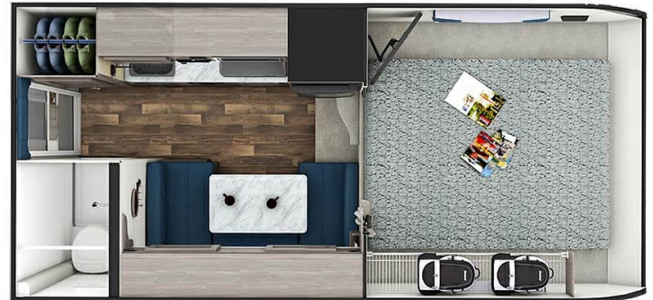

SPECIFICATIONS

Year	2022
Manufacturer	LANCE
Brand	LANCE SHORT BED
Model	825
Type	Truck Camper
Status	PreOwned
Stock #	12931
Financing Available	✓
Warranty Available	✓
Suspension	N/A
Leveling	N/A
Exterior Length	16.3 ft.
Dry Weight	1837 lbs.
Sleeping Capacity	3 person(s)
Interior Colour	N/A
Exterior Colour	Fiberglass
Slideouts	N/A

Disclaimer: Product information, pricing and photos are as accurate as possible and are subject to change without notice.

SELLING FEATURES

Specifications and Features:

- Length (ft): 16'3"
- Width (ft): 7'2"
- Height (ft): 8'0"
- Interior Height (ft): 6'5"
- Dry Weight (lbs): 1837
- Number Of Fresh Water Holding Tanks: 1
- Total Fresh Water Tank Capacity (gal): 30
- Number Of Gray Water Holding Tanks: 1
- Total Gray Water Tank C...

OPTIONS & EQUIPMENT

- POWERAWNING
- OUTSIDE SPEAKERS
- ROOF LADDER
- 50 AMP SERVICE
- SOLAR PANEL
- DUCTED AIR
- DAY/NIGHT SHADES
- 3 BURNER STOVE W/GAS OVEN
- 2 DOOR REFRIGERATOR

Powered by focusRV