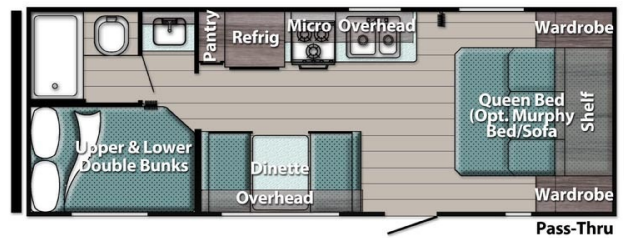

**SPECIAL UNIT**

**\$19,995.00**

**2022 GULFSTREAM TRAILMASTER 248BH**

**SPECIFICATIONS**

Year	2022
Manufacturer	GULFSTREAM
Brand	TRAILMASTER
Model	248BH
Type	Travel Trailer
Status	PreOwned
Stock #	248
Financing Available	✓
Suspension	N/A
Leveling	N/A
Exterior Length	26.0 ft.
Dry Weight	3950 lbs.
Sleeping Capacity	8 person(s)
Interior Colour	N/A
Exterior Colour	N/A
Slideouts	N/A