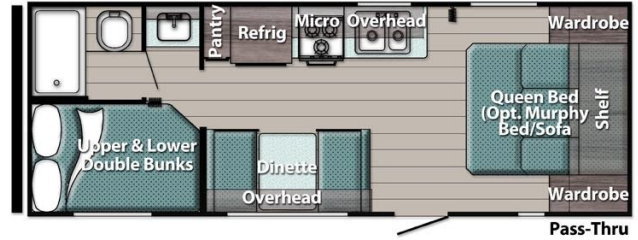

**SPECIAL UNIT**

**\$19,995.00**

**2022 GULFSTREAM TRAILMASTER 248BH**

**SPECIFICATIONS**

Year	2022
Manufacturer	GULFSTREAM
Brand	TRAILMASTER
Model	248BH
Type	Travel Trailer
Status	PreOwned
Stock #	248
Financing Available	✓
Suspension	N/A
Leveling	N/A
Exterior Length	26.0 ft.
Dry Weight	3950 lbs.
Sleeping Capacity	8 person(s)
Interior Colour	N/A
Exterior Colour	N/A
Slideouts	N/A