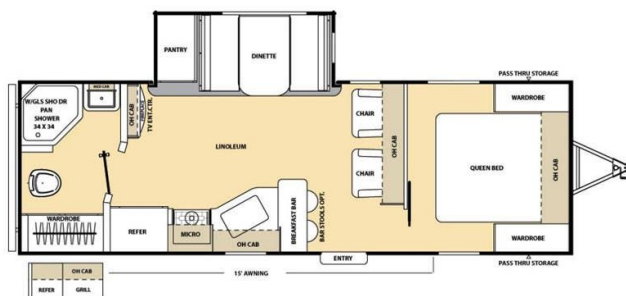

Originally \$21,900.00

\$132 Bi-Weekly

SPECIFICATIONS

Year	2016
Manufacturer	COACHMEN
Brand	CATALINA
Model	233DS
Type	Travel Trailer
Status	PreOwned
Stock #	23045
Financing Available	✘
Warranty Available	✘
Suspension	N/A
Leveling	N/A
Exterior Length	28.8 ft.
Dry Weight	5796 lbs.
Sleeping Capacity	40 person(s)
Interior Colour	Brown
Exterior Colour	Brown
Slideouts	1

Disclaimer: Product information, pricing and photos are as accurate as possible and are subject to change without notice.

SELLING FEATURES

Introducing the 2016 Catalina 233DS, from Coachmen. The Catalina 233DS contains everything you will need to make traveling effortless and straightforward. This travel trailer sleeps up to 4 people. Inside the Catalina 233DS, you will find a four seat bench dinette that converts into a bed providi...