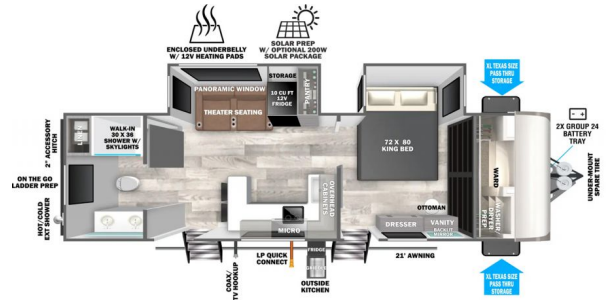

2025 FOREST RIVER SALEM 265BSRB

SPECIFICATIONS

Year	2025
Manufacturer	FOREST RIVER
Brand	SALEM
Model	265BSRB
Type	Travel Trailer
Status	New
Stock #	49945
Suspension	N/A
Leveling	N/A
Exterior Length	.0 ft.
Dry Weight	N/A lbs.
Sleeping Capacity	N/A person(s)
Interior Colour	N/A
Exterior Colour	N/A
Slideouts	N/A

Disclaimer: Product information, pricing and photos are as accurate as possible and are subject to change without notice.

OPTIONS & EQUIPMENT

- 200 WATT SOLAR PKG
- DELUXE FRONT CAP COVER
- EXPEDITION PKG
- ELEVATED VALUE PKG
- ELEVATED VALUE PKG DISC
- HRAP VOLUME DISCOUNT
- HARVEST INT
- MVSA SEAL
- RVIA SEAL
- INTRO SPECIAL DISCOUNT
- 2ND A/C IN BEDROOM