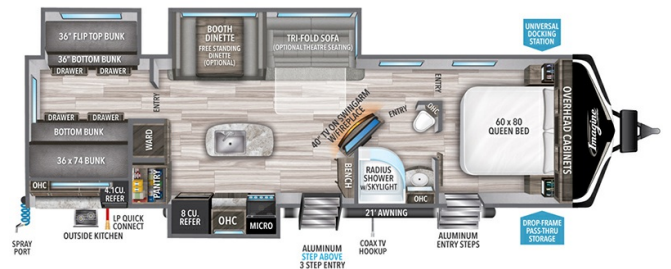

MSRP \$59,980.00

\$235 Bi-Weekly

\$0 down @ 7.99% APR for 60/204 months

(\$20,860 C.O.B.) O.A.C.

Woody's Price \$53,980.00

SPECIFICATIONS

Year	2022
Manufacturer	GRAND DESIGN
Brand	IMAGINE
Model	3250BH
Type	Travel Trailer
Status	PreOwned
Stock #	49950
Financing Available	✓
Warranty Available	For Purchase
Suspension	N/A
Leveling	N/A
Exterior Length	36.9 ft.
Dry Weight	8496 lbs.
Sleeping Capacity	10 person(s)
Interior Colour	PEBBLE
Exterior Colour	Fiberglass
Slideouts	3

Disclaimer: Product information, pricing and photos are as accurate as possible and are subject to change without notice.

SELLING FEATURES

Specifications and Features:

- Length (ft): 36'11"
- Height (ft): 11'4"
- Interior Height (ft): 6'9"
- Dry Weight (lbs): 8496
- Payload Capacity (lbs): 1699
- Hitch Weight (lbs): 844
- Number Of Fresh Water Holding Tanks: 1
- Total Fresh Water Tank Capacity (gal): 52
- Number Of Gray Water Ho...

OPTIONS & EQUIPMENT

- 4 BUNK BEDS
- SLEEPING AREAS 2
- QUEEN BED
- 1 TV
- 40" TV
- 2 DOOR FRIDGE
- SINZE IN CU FT 10
- MIRCOWAVE
- RANGE WITH OVEN
- POWER RANGE HOOD
- NIGHT SHADES
- FLEXSTEEL FURNITURE
- FIREPLACE
- PLANKWOOD FLOORING
- FRONT ENTERTAINMEN CENTRE
- LARGE SKY LIGHT BLIND
- PORCELAIN TOILET
- EXTERIOR SHOWER
- AMPLIFIED TV ANTENNA
- CABLE TV HOOK-UP
- POWERAWNING
- FIBERGLASS WALLS
- 4 MANUAL STABILIZER JACKS

- ROOF A/C
- DUCTED
- ROOF RACK & LADDER
- ROOF RUBBER/TPO/FIBERGLASS
- TRUSS STYLE ROOF
- RADUAL TIRES
- SPARE TIRE & CARRIER
- 50AMP POWER
- 1 SOLAR PANEL
- ENTRY STEP MANUAL
- AMLUIMINUM FRAM CONSTRUCTION
- 3 SLIDES
- F/A FURNACE
- GAS/ELETRIC HOT WATER
- 2 SET OF KEYS
- PASS THROUGH STORAGE
- FRONT / REAR TV
- WATER HEATER BY FRONT BY-PASS
- BATTER DISC SWITCH
- ALUMINUM WHEELS 15 SIZE
- DVWR 10,195 LBS
- DRY WEIGHT 8496 LBS
- FRESH 52 GALLONS
- GREY 90 GALLONS
- BLACK 45 GALLONS