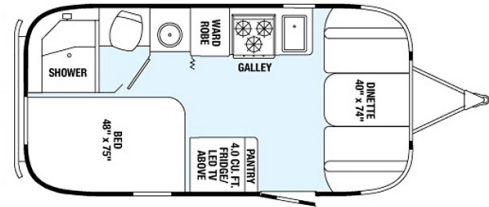

BILL THOMAS CAMPER SALES

onlinesales@btcamper.com 1-636-327-5900
101 Thomas RV Way, Wentzville, MO 63385
Local 1-636-327-5900 | <https://www.btcamper.com>

Originally \$45,990.00

2015 AIRSTREAM FLY CLOUD 19

SPECIFICATIONS

Year	2015
Manufacturer	AIRSTREAM
Brand	FLY CLOUD
Model	19
Type	Travel Trailer
Status	PreOwned
Stock #	12928
Financing Available	✓
Warranty Available	✓
Suspension	N/A
Leveling	N/A
Exterior Length	19.2 ft.
Dry Weight	3852 lbs.
Sleeping Capacity	4 person(s)
Interior Colour	N/A
Exterior Colour	Aluminum
Slideouts	N/A

Disclaimer: Product information, pricing and photos are as accurate as possible and are subject to change without notice.

SELLING FEATURES

Specifications and Features:

- Length (ft): 19'2"
- Width (ft): 8'0"
- Height (ft): 9'5"
- Interior Height (ft): 6'4"
- GVWR (lbs): 4500
- Dry Weight (lbs): 3852
- Payload Capacity (lbs): 648
- Hitch Weight (lbs): 550
- Number Of Fresh Water Holding Tanks: 1
- Total Fresh Water Tank Capacity ...