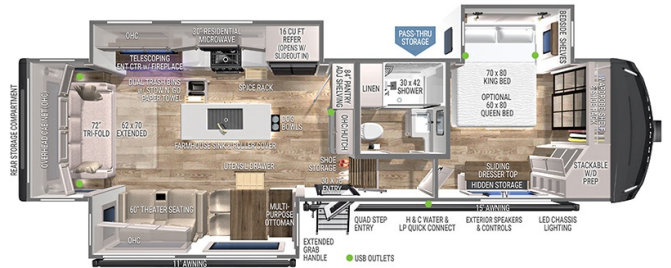

### SPECIFICATIONS

Year	2025
Manufacturer	BRINKLEY
Brand	MODEL Z
Model	3100
Type	Fifth Wheel
Status	New
Stock #	12926
Financing Available	✓
Warranty Available	✓
Suspension	N/A
Leveling	N/A
Exterior Length	34.9 ft.
Dry Weight	11923 lbs.
Sleeping Capacity	4 person(s)
Interior Colour	N/A
Exterior Colour	Fiberglass
Slideouts	3

### SELLING FEATURES

Specifications and Features:

- Length (ft): 34'11"
- Width (ft): 8'0"
- Height (ft): 13'2"
- GVWR (lbs): 14995
- Dry Weight (lbs): 11923
- Payload Capacity (lbs): 3072
- Hitch Weight (lbs): 2142
- Number Of Fresh Water Holding Tanks: 1
- Total Fresh Water Tank Capacity (gal): 75
- Number Of G...