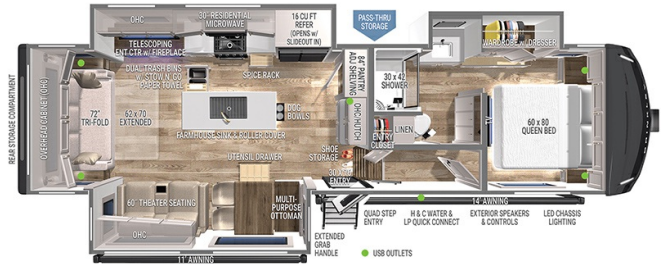

SPECIFICATIONS

Year	2025
Manufacturer	BRINKLEY
Brand	MODEL Z
Model	2900
Type	Fifth Wheel
Status	New
Stock #	12925
Financing Available	✓
Warranty Available	✓
Suspension	N/A
Leveling	N/A
Exterior Length	32.9 ft.
Dry Weight	11674 lbs.
Sleeping Capacity	4 person(s)
Interior Colour	N/A
Exterior Colour	Fiberglass
Slideouts	3

Disclaimer: Product information, pricing and photos are as accurate as possible and are subject to change without notice.

SELLING FEATURES

Specifications and Features:

- Length (ft): 32'11"
- Width (ft): 8'0"
- Height (ft): 13'2"
- GVWR (lbs): 14495
- Dry Weight (lbs): 11674
- Payload Capacity (lbs): 2821
- Hitch Weight (lbs): 2081
- Number Of Fresh Water Holding Tanks: 1
- Total Fresh Water Tank Capacity (gal): 75
- Number Of G...

OPTIONS & EQUIPMENT

- DECOR - COASTAL CAROLINA
- INTEGRITY PCKG-STANDARD
- POWER PCKG-STANDARD
- INSULATION PCKG-STANDARD
- QUEEN BED-STANDARD 2670/2900/3110
- SLIDING DESK DINETTE TABLE-STANDARD-N/A 3110
- RVIA SEAL
- SAFERIDE 24/7 UNLIMITED ROADSIDE ASSISTANCE - 1 YEAR
- WINTERIZATION
- FREIGHT