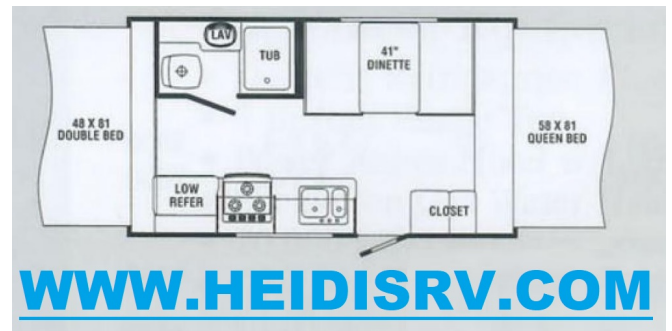

Handyman's Special

2004 Trail-Lite Bantam B817B

St # TR2809

Family Unit

Sleeps 6
Weight* 2,533 lbs
Length 21'0"

48 X 81 DOUBLE BED | 58 X 81 QUEEN BED | 41" DINETTE | LAV | TUB | LOW REFER | CLOSET

Heidi's RV SUPERSTORE Located Between Barrie & Orillia
Phone/Text 705-487-2214 | Email: heidis@heidisrv.com
Toll Free: 1-888-322-3614 | Website: heidisrv.com

OPTIONS & EQUIPMENT

- model length: 17'
- overall length (from bumper-to-hitch): 21'0"
- THIS IS AN "AS IS" HANDYMAN SPECIAL UNIT
- WATER DAMAGE EXISTS
- MANUAL AWNING
- OUTSIDE SHOWER
- SINGLE DOOR FRIDGE/FREEZER
- MICROWAVE
- ROOF MOUNTED A/C
- FLIP UP KITCHEN COUNTER
- 3 BURNER RANGE