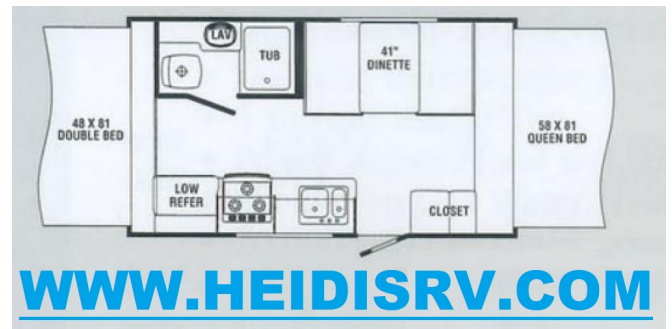

HEIDI'S RV SUPERSTORE

heidis@heidisrv.com 1 (888) 322-3614
3982 HWY #11 South, Oro Medonte, ON L0L 1T0
Local (705) 487-2214 | Fax (705) 487-1173 | www.heidisrv.com

$4,995.00

2004 R-VISION TRAIL LITE BANTAM B817B (AS IS)

SPECIFICATIONS

Year	2004
Manufacturer	R-VISION
Brand	TRAIL LITE
Model	BANTAM B817B (AS IS)
Type	Hybrid
Status	PreOwned
Stock #	TR2809
Sleeping Capacity	6 person(s)

Disclaimer: Product information, pricing and photos are as accurate as possible and are subject to change without notice.

Handyman's Special

2004

Trail-Lite

BY R-VISION

B817B

Bantam

St # TR2809

Family Unit

Sleeps 6

Weight* 2,533 lbs

Length 21'0"

48 X 81 DOUBLE BED

58 X 81 QUEEN BED

41" DINETTE

TUB

LAV

LOW REFER

CLOSET

Heidi's RV SUPERSTORE

Located Between Barrie & Orillia

Phone/Text 705-487-2214 | Email: heidis@heidisrv.com

Toll Free: 1-888-322-3614 | Website: heidisrv.com

Directions: Drive from Toronto on Hwy 11 North, turn left on Hwy 11, look for the Tower.

SELLING FEATURES

** HANDYMAN'S SPECIAL ** UNIT SOLD AS IS, WATER DAMAGE EXISTS.

Discover Your Ideal RV at Heidi's RV Superstore, Proudly Serving Simcoe County ("Cottage Country"), including Barrie, Orillia, Innisfil, Collingwood, Wasaga Beach, and Beyond. Conveniently located ~1 hr North of Toronto on Hwy 11...

OPTIONS & EQUIPMENT

- model length: 17'
- overall length (from bumper-to-hitch): 21'0"
- THIS IS AN "AS IS" HANDYMAN SPECIAL UNIT
- WATER DAMAGE EXISTS
- MANUAL AWNING
- OUTSIDE SHOWER
- SINGLE DOOR FRIDGE/FREEZER
- MICROWAVE
- ROOF MOUNTED A/C
- FLIP UP KITCHEN COUNTER
- 3 BURNER RANGE

Powered by focusRV