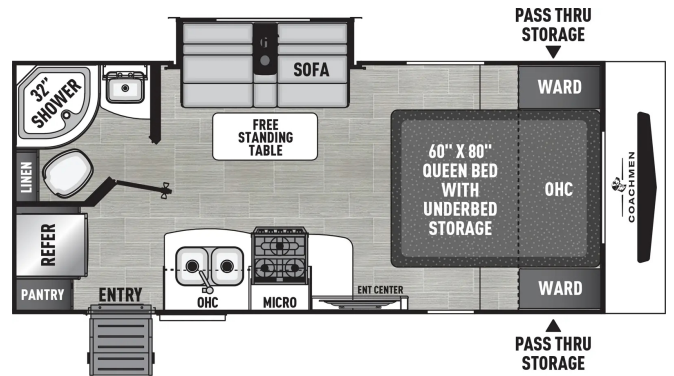

2025 COACHMEN FREEDOM EXPRESS 19SE

SPECIFICATIONS

Year	2025
Manufacturer	COACHMEN
Brand	FREEDOM EXPRESS
Model	19SE
Type	Travel Trailer
Status	New
Stock #	5071
Financing Available	✓
Warranty Available	✓
Suspension	N/A
Leveling	N/A
Exterior Length	22.5 ft.
Dry Weight	4300 lbs.
Sleeping Capacity	4 person(s)
Interior Colour	ASH
Exterior Colour	FIBERGLASS
Slideouts	1

Disclaimer: Product information, pricing and photos are as accurate as possible and are subject to change without notice.

Powered by focusRV