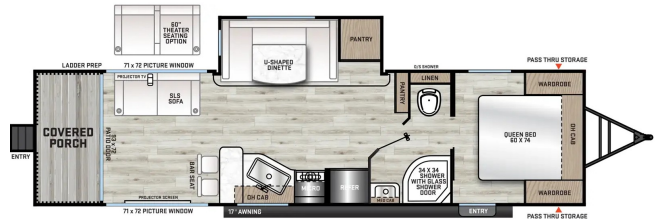

2025 FOREST RIVER AURORA 28EPIC

\$59,860.00

Originally \$71,820.00

SPECIFICATIONS

Year	2025
Manufacturer	FOREST RIVER
Brand	AURORA
Model	28EPIC
Type	Travel Trailer
Status	New
Stock #	25AR016
Financing Available	✓
Warranty Available	✓
Suspension	N/A
Leveling	N/A
Exterior Length	35.0 ft.
Dry Weight	7405 lbs.
Sleeping Capacity	N/A person(s)
Interior Colour	N/A
Exterior Colour	N/A
Slideouts	1