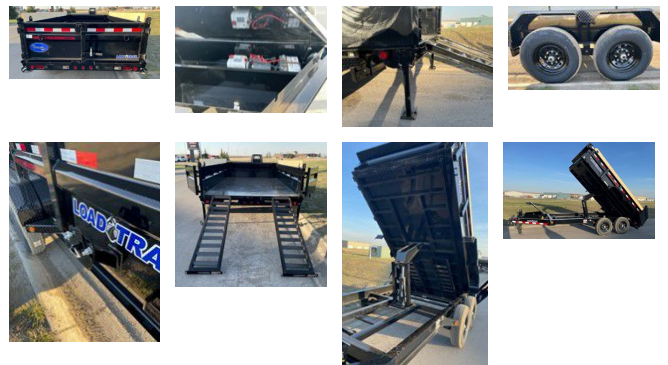

2025 LOAD TRAIL LOW PROFILE TANDEM AXLE DUMP DT14

SPECIFICATIONS

Year	2025
Manufacturer	LOAD TRAIL
Brand	LOW PROFILE TANDEM AXLE DUMP
Model	DT14
Type	Dump Trailer
Status	New
Stock #	330933
Financing Available	✘
Warranty Available	✘
Location	High River
Exterior Length	14.0 ft. (168 inches)
GVWR	N/A lbs.
Exterior Width	7.00 ft. (84 inches)
Colour	Black

Disclaimer: Product information, pricing and photos are as accurate as possible and are subject to change without notice.

SELLING FEATURES

2025 DUMPBOX 14FT CONTRACTOR'S LOW PROFILE TANDEM AXLE (14,000LBS GVW) 18,000LBS LIFTING CAPACITY 83" X 14FT W/ADDITIONAL OPTIONS:

- LOW PROFILE - 28" DECK HEIGHT, much easier to load equipment
- L.E.D. LIGHTS full LED package
- CUSTOM AIRFLOW THROUGH TARP Custom airflow through tarp with f...

Powered by focusRV

Powered by focusRV