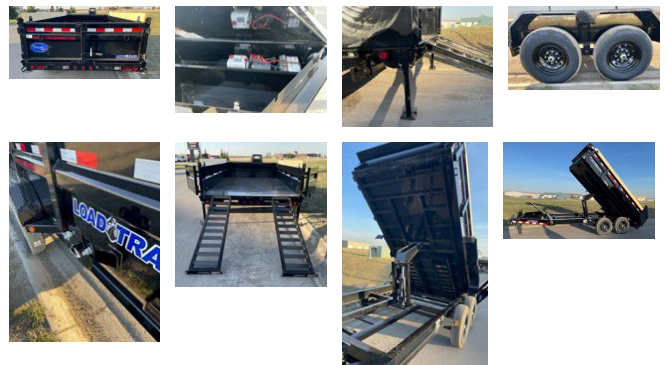

### 2025 LOAD TRAIL LOW PROFILE TANDEM AXLE DUMP DT14

#### SPECIFICATIONS

Year	2025
Manufacturer	LOAD TRAIL
Brand	LOW PROFILE TANDEM AXLE DUMP
Model	DT14
Type	Dump Trailer
Status	New
Stock #	330933
Financing Available	✘
Warranty Available	✘
Location	High River
Exterior Length	14.0 ft. (168 inches)
GVWR	N/A lbs.
Exterior Width	7.00 ft. (84 inches)
Colour	Black

#### SELLING FEATURES

2025 DUMPBOX 14FT CONTRACTOR'S LOW PROFILE TANDEM AXLE (14,000LBS GVW) 18,000LBS LIFTING CAPACITY 83" X 14FT W/ADDITIONAL OPTIONS:

- LOW PROFILE - 28" DECK HEIGHT, much easier to load equipment
- L.E.D. LIGHTS full LED package
- CUSTOM AIRFLOW THROUGH TARP Custom airflow through tarp with f...