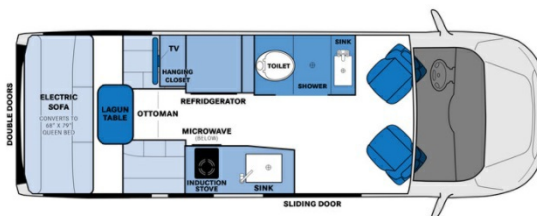

2023 PLEASURE-WAY PLEASURE-WAY ONTOUR 2.2

SPECIFICATIONS

Year	2023
Manufacturer	PLEASURE-WAY
Brand	PLEASURE-WAY
Model	ONTOUR 2.2
Type	Motorhome
Class	B
Fuel Type	Gas
Status	PreOwned
Stock #	C7686
Financing Available	✓
Warranty Available	✓
Odometer	8400 kms.
VIN	KA52781
Chassis	FORD TRANSIT 350
Engine	N/A
Transmission	N/A
Suspension	N/A
Leveling	N/A
Exterior Length	21.0 ft.
Dry Weight	N/A lbs.
Sleeping Capacity	2 person(s)
Interior Colour	CHAMPAGNE/ CASHMERE/ WHITE ONYX
Exterior Colour	INGOT SILVER
Slideouts	N/A