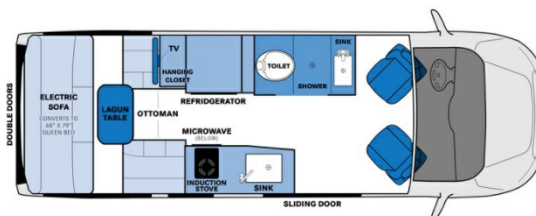

2023 PLEASURE-WAY PLEASURE-WAY ONTOUR 2.2

SPECIFICATIONS

Year	2023
Manufacturer	PLEASURE-WAY
Brand	PLEASURE-WAY
Model	ONTOUR 2.2
Type	Motorhome
Class	B
Fuel Type	Gas
Status	PreOwned
Stock #	C7686
Financing Available	✓
Warranty Available	✓
Odometer	8400 kms.
VIN	KA52781
Chassis	FORD TRANSIT 350
Engine	N/A
Transmission	N/A
Suspension	N/A
Leveling	N/A
Exterior Length	21.0 ft.
Dry Weight	N/A lbs.
Sleeping Capacity	2 person(s)
Interior Colour	CHAMPAGNE/ CASHMERE/ WHITE ONYX
Exterior Colour	INGOT SILVER
Slideouts	N/A