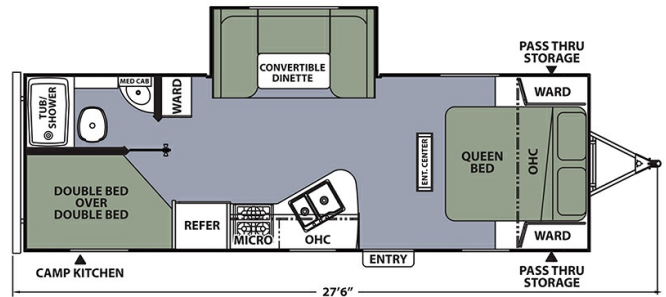

WOODY'S RV WORLD LEDUC

webleads@woodysrvleduc.dsmmessage.com 1-888-343-0234

8012 - Sparrow Crescent, Leduc, AB T9E 7G1

Local 1-780-986-1234 | Fax 1-780-986-0100 | <https://www.woodysrv.com/>

2019 COACHMEN APEX 245BHS

MSRP $30,980.00

$129 Bi-Weekly

$0 down @ 7.99% APR for 60/180 months

($10,583 C.O.B.) O.A.C.

Woody's Price $27,980.00

SPECIFICATIONS

Year	2019
Manufacturer	COACHMEN
Brand	APEX
Model	245BHS
Type	Travel Trailer
Status	PreOwned
Stock #	49807A
Financing Available	✓
Warranty Available	For Purchase
Suspension	N/A
Leveling	N/A
Exterior Length	27.5 ft.
Dry Weight	4586 lbs.
Sleeping Capacity	8 person(s)
Interior Colour	N/A
Exterior Colour	Fiberglass
Slideouts	1

Disclaimer: Product information, pricing and photos are as accurate as possible and are subject to change without notice.

SELLING FEATURES

Specifications and Features:

- Length (ft): 27'6"
- Width (ft): 7'5"
- Height (ft): 10'3"
- GVWR (lbs): 6500
- Dry Weight (lbs): 4586
- Payload Capacity (lbs): 1914
- Hitch Weight (lbs): 578
- Number Of Fresh Water Holding Tanks: 1
- Total Fresh Water Tank Capacity (gal): 30
- Number Of Gray ...

OPTIONS & EQUIPMENT

- 2 BUNK BEDS
- 4 SLEEPING AREAS
- QUEEN BED
- 1 TV
- 8CU FT LP FRIDGE
- SOLID SURFACE COUNTERTOPS
- DELUXE RANGE
- PORCELAIN TOILET
- EXTERIOR SHOWER
- URETHANE UNDER SPRAY
- AMPLIFIED TV ANTENNA
- CABLE TV HOOK UP
- POWERAWNINIG
- 3 ENTRY STEP
- LEVELERS
- MANUAL STABILIZER JACKS
- 1 ROOF A/C UNIT
- ROOF RACK AND LADDER
- SPARE TIRE AND CARRIER
- STEEL WHEEL LINERS
- POWER 30AMP
- 200W SOLAR PANEL
- RUBBER ROOF
- DRY WEIGHT 4,586LBS