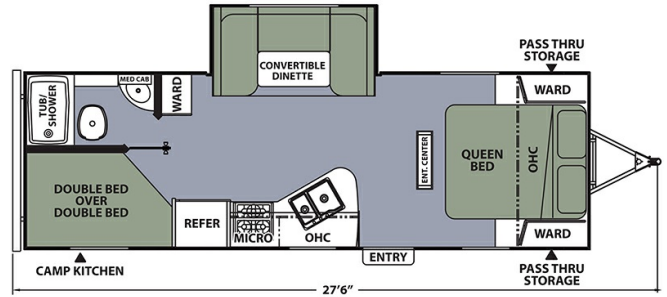

Disclaimer: Product information, pricing and photos are as accurate as possible and are subject to change without notice.

SELLING FEATURES

Specifications and Features:

- Length (ft): 27'6"
- Width (ft): 7'5"
- Height (ft): 10'3"
- GVWR (lbs): 6500
- Dry Weight (lbs): 4586
- Payload Capacity (lbs): 1914
- Hitch Weight (lbs): 578
- Number Of Fresh Water Holding Tanks: 1
- Total Fresh Water Tank Capacity (gal): 30
- Number Of Gray ...

OPTIONS & EQUIPMENT

- 2 BUNK BEDS
- 4 SLEEPING AREAS
- QUEEN BED
- 1 TV
- 8CU FT LP FRIDGE
- SOLID SURFACE COUNTERTOPS
- DELUXE RANGE
- PORCELAIN TOILET
- EXTERIOR SHOWER
- URETHANE UNDER SPRAY
- AMPLIFIED TV ANTENNA
- CABLE TV HOOK UP
- POWERAWNINIG
- 3 ENTRY STEP
- LEVELERS
- MANUAL STABILIZER JACKS
- 1 ROOF A/C UNIT
- ROOF RACK AND LADDER
- SPARE TIRE AND CARRIER
- STEEL WHEEL LINERS
- POWER 30AMP
- 200W SOLAR PANEL
- RUBBER ROOF
- DRY WEIGHT 4,586LBS

- GVWR 6,500LBS
- WATER HEATER LP 6GAL
- FRESH WATER TANK SIZE 30GAL
- GREY WATER TANK SIZE 30GAL
- BLACK WATER TANK SIZE 30GAL
- WATER HEATER BYPASS
- 1 SLIDE
- ALUM. FRAME CONSTRUCTION
- ALUM WHEELS SIZE 15'
- BATTERY DISC SWITCH
- PASS THROUGH STORAGE
- 2 SETS OF KEYS