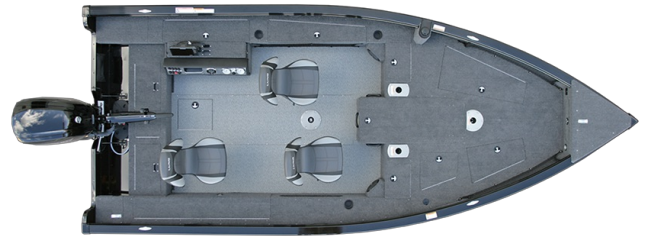

\$65,290.00

2025 LUND PRO GUIDE 1875

SPECIFICATIONS

Year	2025
Manufacturer	LUND
Brand	PRO GUIDE
Model	1875
Type	Fishing Boat
Status	New
Stock #	PC2048
Financing Available	✘
Warranty Available	✘
Suspension	N/A
Leveling	N/A
Exterior Length	18.1 ft.
Dry Weight	2459 lbs.
Sleeping Capacity	N/A person(s)
Interior Colour	N/A
Exterior Colour	N/A
Slideouts	N/A

Disclaimer: Product information, pricing and photos are as accurate as possible and are subject to change without notice.

SELLING FEATURES

This 18' plus aluminum tiller boat is designed by some of the most hardcore fishermen at Lund. This tiller fishing boat has every fishing feature imaginable including two-rod storage compartments and an at-your-fingertips command console that stores your tackle trays and electronics. Built with t...