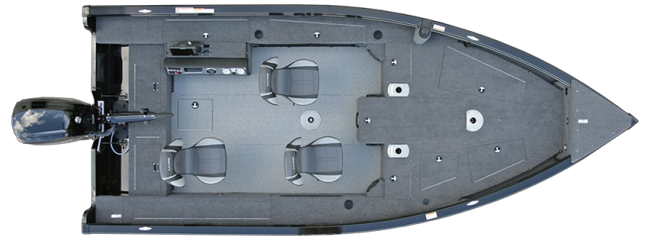

\$65,290.00

2025 LUND PRO GUIDE 1875

SPECIFICATIONS

Year	2025
Manufacturer	LUND
Brand	PRO GUIDE
Model	1875
Type	Fishing Boat
Status	New
Stock #	PC2048
Financing Available	✘
Warranty Available	✘
Suspension	N/A
Leveling	N/A
Exterior Length	18.1 ft.
Dry Weight	N/A lbs.
Sleeping Capacity	N/A person(s)
Interior Colour	N/A
Exterior Colour	N/A
Slideouts	N/A

Disclaimer: Product information, pricing and photos are as accurate as possible and are subject to change without notice.

SELLING FEATURES

This 18' plus aluminum tiller boat is designed by some of the most hardcore fishermen at Lund.

This tiller fishing boat has every fishing feature imaginable including two-rod storage compartments and an at-your-fingertips command console that stores your tackle trays and electronics. Built wit...