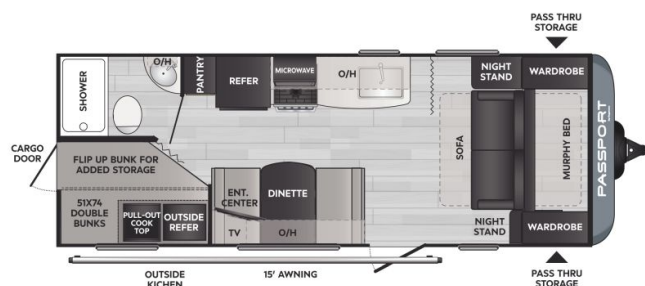

### SPECIFICATIONS

Year	2022
Manufacturer	KEYSTONE
Brand	PASSPORT SL SERIES
Model	219BH
Type	Travel Trailer
Status	New
Stock #	18036
Financing Available	✘
Warranty Available	✘
Suspension	N/A
Leveling	N/A
Exterior Length	25.5 ft.
Dry Weight	4710 lbs.
Sleeping Capacity	8 person(s)
Interior Colour	Slate
Exterior Colour	Gray / White
Slideouts	N/A