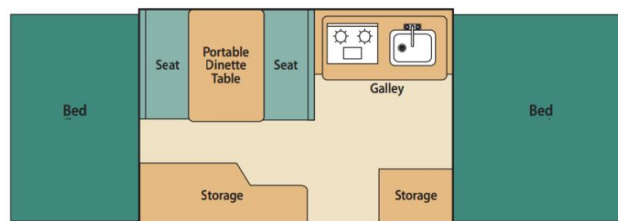

SICARD RV

sales.leads.focusrv@sicardrv.com 1-800-688-2210
7526 Regional Road 20, West Lincoln, ON L0R 2A0
Local 1-905-957-3344 | www.sicardrv.com

2009 FLEETWOOD DESTINY YUMA 4356

SPECIFICATIONS

Year	2009
Manufacturer	FLEETWOOD
Brand	DESTINY
Model	YUMA 4356
Type	Tent Trailer
Status	PreOwned
Stock #	22984
Financing Available	✘
Warranty Available	✘
Suspension	N/A
Leveling	N/A
Exterior Length	14.2 ft.
Dry Weight	1600 lbs.
Sleeping Capacity	6 person(s)
Interior Colour	Brown
Exterior Colour	White / Green
Slideouts	N/A

Disclaimer: Product information, pricing and photos are as accurate as possible and are subject to change without notice.

SELLING FEATURES

As-Is Sale. Introducing the 2009 Destiny Yuma 4356, from Fleetwood. The Destiny Yuma 4356 is easy to set up and easy to use. This tent trailer sleeps up to 6 people. Inside the Destiny Yuma 4356, you will find a four seat that converts into a bed providing additional sleeping space when required....