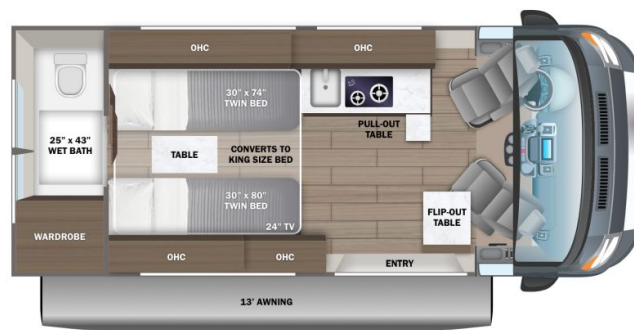

### SPECIFICATIONS

|                     |                   |
|---------------------|-------------------|
| Year                | 2025              |
| Manufacturer        | JAYCO             |
| Brand               | SWIFT             |
| Model               | 20T               |
| Type                | Motorhome         |
| Class               | B                 |
| Fuel Type           | GAS               |
| Status              | New               |
| Stock #             | 22999             |
| Financing Available | ✘                 |
| Warranty Available  | ✘                 |
| Odometer            | 715 kms.          |
| VIN                 | 3C6MRVUG5PE543655 |
| Chassis             | N/A               |
| Engine              | N/A               |
| Transmission        | N/A               |
| Suspension          | N/A               |
| Leveling            | N/A               |
| Exterior Length     | 20.9 ft.          |
| Dry Weight          | N/A lbs.          |
| Sleeping Capacity   | 3 person(s)       |
| Interior Colour     | Caribou           |
| Exterior Colour     | Granite           |
| Slideouts           | N/A               |