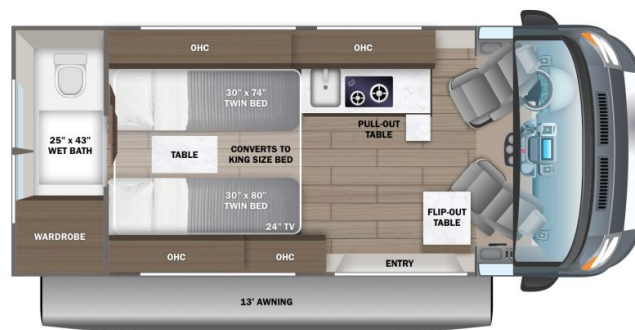

**SICARD RV**

sales.leads.focusrv@sicardrv.com 1-800-688-2210
7526 Regional Road 20, West Lincoln, ON L0R 2A0
Local 1-905-957-3344 | www.sicardrv.com

2025 JAYCO SWIFT 20T

SPECIFICATIONS

Year	2025
Manufacturer	JAYCO
Brand	SWIFT
Model	20T
Type	Motorhome
Class	B
Fuel Type	GAS
Status	New
Stock #	23001
Financing Available	✘
Warranty Available	✘
Odometer	729 kms.
VIN	3C6MRVUG0PE505654
Chassis	N/A
Engine	N/A
Transmission	N/A
Suspension	N/A
Leveling	N/A
Exterior Length	20.9 ft.
Dry Weight	N/A lbs.
Sleeping Capacity	3 person(s)
Interior Colour	Caribou
Exterior Colour	Granite
Slideouts	N/A

Disclaimer: Product information, pricing and photos are as accurate as possible and are subject to change without notice.

SELLING FEATURES

Introducing the 2025 Swift 20T, made by Jayco. The Swift 20T will let you create your ideal basecamp. This B class motorhome sleeps up to 3 people. The Swift 20T rides on a RAM ProMaster 3500 chassis, powered by a 276HP 3.6L V6 24V VVT engine with a 9-speed automatic 948TE transmission. Inside th...