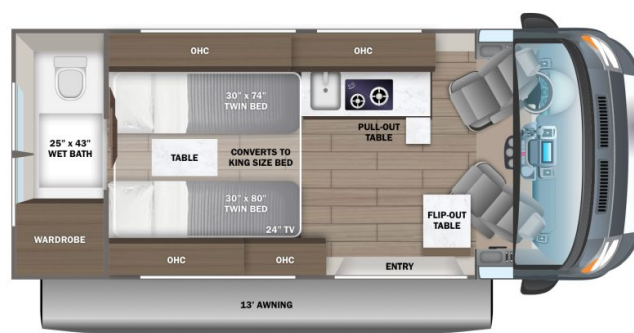

### SPECIFICATIONS

Year	2025
Manufacturer	JAYCO
Brand	SWIFT
Model	20T
Type	Motorhome
Class	B
Fuel Type	GAS
Status	New
Stock #	23003
Financing Available	✘
Warranty Available	✘
Odometer	700 kms.
VIN	3C6MRVUGXPE543649
Chassis	N/A
Engine	N/A
Transmission	N/A
Suspension	N/A
Leveling	N/A
Exterior Length	20.9 ft.
Dry Weight	N/A lbs.
Sleeping Capacity	3 person(s)
Interior Colour	Caribou
Exterior Colour	Granite
Slideouts	N/A