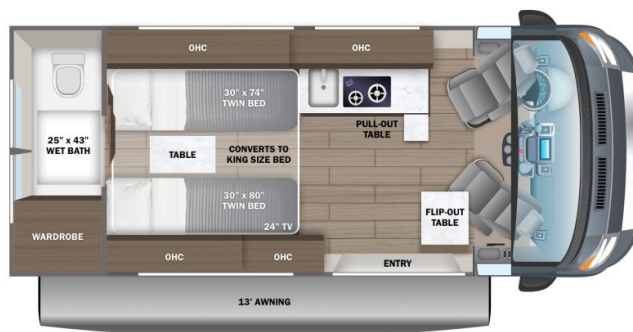

### SPECIFICATIONS

Year	2025
Manufacturer	JAYCO
Brand	SWIFT
Model	20T
Type	Motorhome
Class	B
Fuel Type	GAS
Status	New
Stock #	23006
Financing Available	✘
Warranty Available	✘
Odometer	682 kms.
VIN	3C6MRVUGXPE543666
Chassis	N/A
Engine	N/A
Transmission	N/A
Suspension	N/A
Leveling	N/A
Exterior Length	20.9 ft.
Dry Weight	N/A lbs.
Sleeping Capacity	3 person(s)
Interior Colour	Caribou
Exterior Colour	Silver
Slideouts	N/A