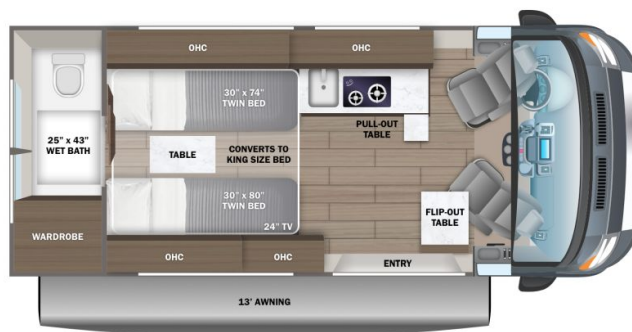

SICARD RV

sales.leads.focusrv@sicardrv.com 1-800-688-2210
7526 Regional Road 20, West Lincoln, ON L0R 2A0
Local 1-905-957-3344 | www.sicardrv.com

2025 JAYCO SWIFT 20T

SPECIFICATIONS

Year	2025
Manufacturer	JAYCO
Brand	SWIFT
Model	20T
Type	Motorhome
Class	B
Fuel Type	GAS
Status	New
Stock #	23009
Financing Available	✘
Warranty Available	✘
Odometer	689 kms.
VIN	3C6MRVUG3PE543668
Chassis	N/A
Engine	N/A
Transmission	N/A
Suspension	N/A
Leveling	N/A
Exterior Length	20.9 ft.
Dry Weight	N/A lbs.
Sleeping Capacity	3 person(s)
Interior Colour	Caribou
Exterior Colour	Silver
Slideouts	N/A

Disclaimer: Product information, pricing and photos are as accurate as possible and are subject to change without notice.

SELLING FEATURES

Introducing the 2025 Swift 20T, made by Jayco. The Swift 20T will let you create your ideal basecamp. This B class motorhome sleeps up to 3 people. The Swift 20T rides on a RAM ProMaster 3500 chassis, powered by a 276HP 3.6L V6 24V VVT engine with a 9-speed automatic 948TE transmission. Inside th...