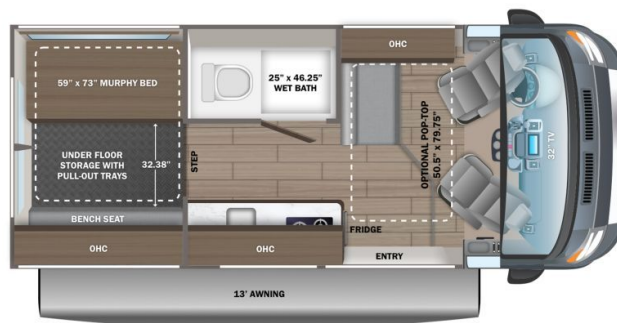

\$610 Bi-Weekly

SPECIFICATIONS

Year	2025
Manufacturer	JAYCO
Brand	SWIFT
Model	20E
Type	Motorhome
Class	B
Fuel Type	GAS
Status	New
Stock #	23015
Financing Available	✘
Warranty Available	✘
Odometer	682 kms.
VIN	3C6MRVUG6PE531501
Chassis	N/A
Engine	N/A
Transmission	N/A
Suspension	N/A
Leveling	N/A
Exterior Length	20.9 ft.
Dry Weight	N/A lbs.
Sleeping Capacity	2 person(s)
Interior Colour	Caribou
Exterior Colour	Silver
Slideouts	N/A

Disclaimer: Product information, pricing and photos are as accurate as possible and are subject to change without notice.

SELLING FEATURES

Introducing the 2025 Swift 20E, made by Jayco. The Swift 20E will let you create your ideal basecamp. This B class motorhome sleeps up to 2 people. The Swift 20E rides on a RAM ProMaster 3500 chassis, powered by a 276HP 3.6L V6 24V VVT engine with a 9-speed automatic 948TE transmission. Inside th...