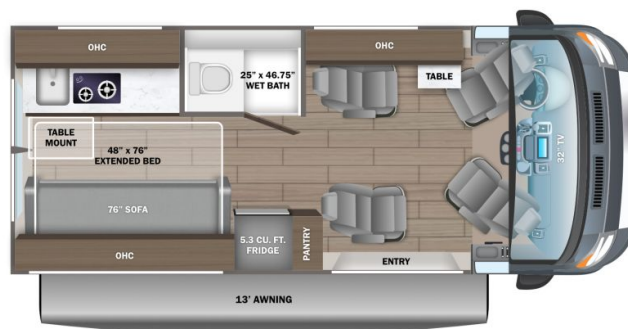

### SPECIFICATIONS

Year	2025
Manufacturer	JAYCO
Brand	SWIFT
Model	20A
Type	Motorhome
Class	B
Fuel Type	GAS
Status	New
Stock #	23023
Financing Available	✘
Warranty Available	✘
Odometer	716 kms.
VIN	3C6MRVUG8PE543648
Chassis	N/A
Engine	N/A
Transmission	N/A
Suspension	N/A
Leveling	N/A
Exterior Length	20.9 ft.
Dry Weight	N/A lbs.
Sleeping Capacity	4 person(s)
Interior Colour	Caribou
Exterior Colour	Granite
Slideouts	N/A