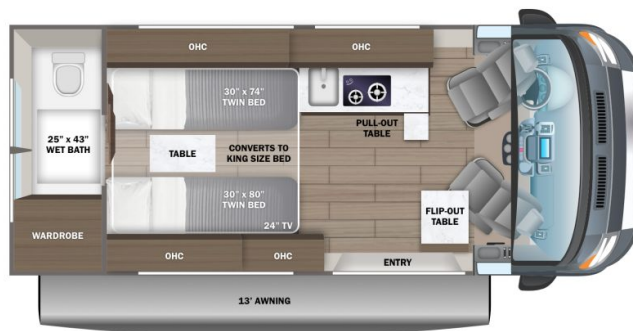

\$610 Bi-Weekly

SPECIFICATIONS

Year	2025
Manufacturer	JAYCO
Brand	SWIFT
Model	20T
Type	Motorhome
Class	B
Fuel Type	GAS
Status	New
Stock #	23029
Financing Available	✘
Warranty Available	✘
Odometer	692 kms.
VIN	3C6MRVUGXPE531498
Chassis	N/A
Engine	N/A
Transmission	N/A
Suspension	N/A
Leveling	N/A
Exterior Length	20.9 ft.
Dry Weight	N/A lbs.
Sleeping Capacity	3 person(s)
Interior Colour	Caribou
Exterior Colour	Silver
Slideouts	N/A

Disclaimer: Product information, pricing and photos are as accurate as possible and are subject to change without notice.

SELLING FEATURES

Introducing the 2025 Swift 20T, made by Jayco. The Swift 20T will let you create your ideal basecamp. This B class motorhome sleeps up to 3 people. The Swift 20T rides on a RAM ProMaster 3500 chassis, powered by a 276HP 3.6L V6 24V VVT engine with a 9-speed automatic 948TE transmission. Inside th...