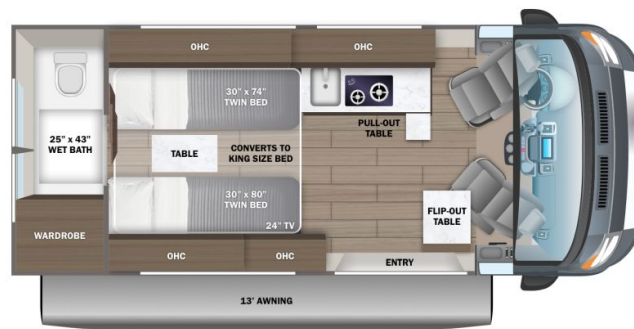

\$610 Bi-Weekly

SPECIFICATIONS

Year	2025
Manufacturer	JAYCO
Brand	SWIFT
Model	20T
Type	Motorhome
Class	B
Fuel Type	GAS
Status	New
Stock #	23033
Financing Available	✘
Warranty Available	✘
Odometer	727 kms.
VIN	3C6MRVUG7PE516277
Chassis	N/A
Engine	N/A
Transmission	N/A
Suspension	N/A
Leveling	N/A
Exterior Length	20.9 ft.
Dry Weight	N/A lbs.
Sleeping Capacity	3 person(s)
Interior Colour	Caribou
Exterior Colour	Silver
Slideouts	N/A

Disclaimer: Product information, pricing and photos are as accurate as possible and are subject to change without notice.

SELLING FEATURES

Introducing the 2025 Swift 20T, made by Jayco. The Swift 20T will let you create your ideal basecamp. This B class motorhome sleeps up to 3 people. The Swift 20T rides on a RAM ProMaster 3500 chassis, powered by a 276HP 3.6L V6 24V VVT engine with a 9-speed automatic 948TE transmission. Inside th...