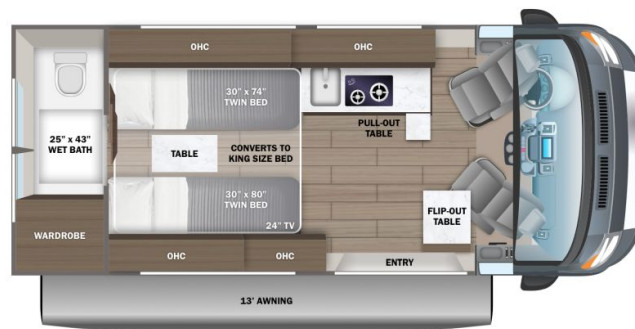

\$610 Bi-Weekly

SPECIFICATIONS

Year	2025
Manufacturer	JAYCO
Brand	SWIFT
Model	20T
Type	Motorhome
Class	B
Fuel Type	GAS
Status	New
Stock #	23035
Financing Available	✘
Warranty Available	✘
Odometer	722 kms.
VIN	3C6MRVUG2PE523430
Chassis	N/A
Engine	N/A
Transmission	N/A
Suspension	N/A
Leveling	N/A
Exterior Length	20.9 ft.
Dry Weight	N/A lbs.
Sleeping Capacity	3 person(s)
Interior Colour	Caribou
Exterior Colour	Silver
Slideouts	N/A

Disclaimer: Product information, pricing and photos are as accurate as possible and are subject to change without notice.

SELLING FEATURES

Introducing the 2025 Swift 20T, made by Jayco. The Swift 20T will let you create your ideal basecamp. This B class motorhome sleeps up to 3 people. The Swift 20T rides on a RAM ProMaster 3500 chassis, powered by a 276HP 3.6L V6 24V VVT engine with a 9-speed automatic 948TE transmission. Inside th...