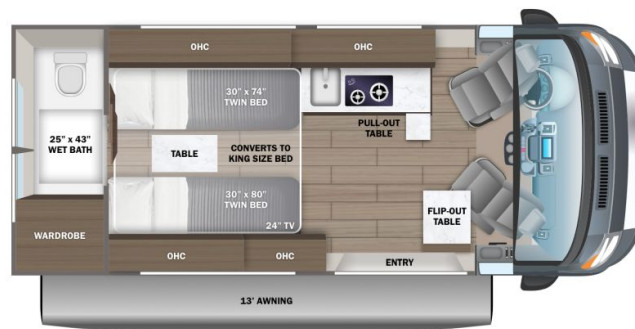

### SPECIFICATIONS

Year	2025
Manufacturer	JAYCO
Brand	SWIFT
Model	20T
Type	Motorhome
Class	B
Fuel Type	GAS
Status	New
Stock #	23036
Financing Available	✘
Warranty Available	✘
Odometer	692 kms.
VIN	3C6MRVUG0PE531509
Chassis	N/A
Engine	N/A
Transmission	N/A
Suspension	N/A
Leveling	N/A
Exterior Length	20.9 ft.
Dry Weight	N/A lbs.
Sleeping Capacity	3 person(s)
Interior Colour	Caribou
Exterior Colour	Silver
Slideouts	N/A