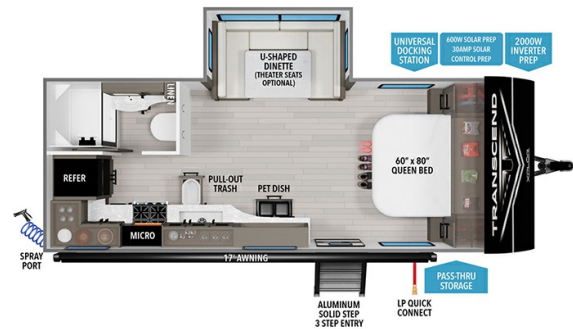

MSRP \$48,980.00

\$174 Bi-Weekly

\$0 down @ 7.99% APR for 60/240 months

(\$16,988 C.O.B.) O.A.C.

Woody's Price \$42,980.00

SPECIFICATIONS

Year	2025
Manufacturer	GRAND DESIGN
Brand	TRANSCEND
Model	20MKX
Type	Travel Trailer
Status	New
Stock #	49934
Financing Available	✓
Warranty Available	Manufacturer
Suspension	N/A
Leveling	N/A
Exterior Length	24.9 ft.
Dry Weight	6995 lbs.
Sleeping Capacity	4 person(s)
Interior Colour	LUNA
Exterior Colour	Aluminum
Slideouts	1

Disclaimer: Product information, pricing and photos are as accurate as possible and are subject to change without notice.

SELLING FEATURES

Specifications and Features:

- Length (ft): 24'11"
- Width (ft): 8'0"
- Height (ft): 11'0"
- Interior Height (ft): 6'6"
- GVWR (lbs): 6995
- Number Of Fresh Water Holding Tanks: 1
- Total Fresh Water Tank Capacity (gal): 56
- Number Of Gray Water Holding Tanks: 1
- Total Gray Water Tank Capac...