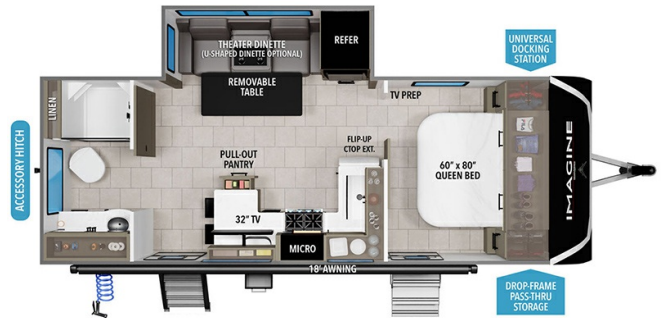

MSRP \$67,980.00

\$235 Bi-Weekly

\$0 down @ 7.99% APR for 60/240 months

(\$22,917 C.O.B.) O.A.C.

Woody's Price \$57,980.00

SPECIFICATIONS

Year	2025
Manufacturer	GRAND DESIGN
Brand	IMAGINE
Model	2300MK
Type	Travel Trailer
Status	New
Stock #	49928
Financing Available	✓
Warranty Available	Manufacturer
Suspension	N/A
Leveling	N/A
Exterior Length	26.5 ft.
Dry Weight	6012 lbs.
Sleeping Capacity	4 person(s)
Interior Colour	BRYNLEE TEAK
Exterior Colour	Fiberglass
Slideouts	1

Disclaimer: Product information, pricing and photos are as accurate as possible and are subject to change without notice.

SELLING FEATURES

Specifications and Features:

- Length (ft): 26'6"
- Width (ft): 8'0"
- Height (ft): 11'2"
- Interior Height (ft): 6'9"
- GVWR (lbs): 7850
- Dry Weight (lbs): 6012
- Payload Capacity (lbs): 1838
- Hitch Weight (lbs): 641
- Number Of Fresh Water Holding Tanks: 1
- Total Fresh Water Tank Capacit...