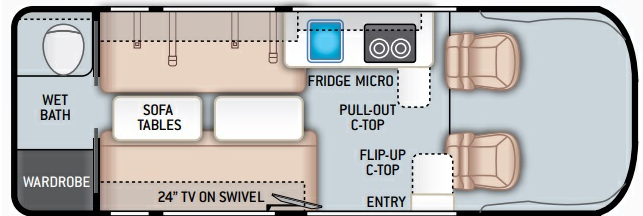

HEIDI'S RV SUPERSTORE

heidis@heidisrv.com 1 (888) 322- 3614
3982 HWY #11 South, Oro Medonte, ON L0L 1T0
Local (705) 487- 2214 | Fax (705) 487- 1173 | www.heidisrv.com

$105,995.00

2020 THOR SEQUENCE 20L (DODGE VAN*)

SPECIFICATIONS

Year	2020
Manufacturer	THOR
Brand	SEQUENCE
Model	20L (DODGE VAN*)
Type	Motorhome
Status	PreOwned
Stock #	U1653
Odometer	29019 kms.
VIN	...19285
Sleeping Capacity	2 person(s)

Disclaimer: Product information, pricing and photos are as accurate as possible and are subject to change without notice.

Used
2020
THOR SEQUENCE 20L
DODGE RAM 3500
Pentastar V6
Sleeps 2+
Mileage 29,019 km
Length 20'11"

St # U1653

Coopers Unit

WET BATH, SOFA TABLES, WARDROBE, 24" TV ON SWIVEL, FRIDGE MICRO, PULL-OUT C-TOP, FLIP-UP C-TOP, ENTRY

Gas

Heidi's RV SUPERSTORE
Located Between Barrie & Orillia
Phone/Text 705-487-2214 | Email: heidis@heidisrv.com
Toll Free: 1-888-322-3614 | Website: heidisrv.com

WWW.HEIDISRV.COM

SELLING FEATURES

Discover Your Ideal RV at Heidi's RV Superstore, Proudly Serving Simcoe County ("Cottage Country"), including Barrie, Orillia, Innisfil, Collingwood, Wasaga Beach, and Beyond. Conveniently located ~1 hr North of Toronto on Hwy 11 in Oro-Medonte. Explore our extensive inventory online at www.heidisrv.com.

OPTIONS & EQUIPMENT

- model length: 20'
- overall length (from bumper-to-hitch): 20'11"
- CASE AWNING
- ROOF MOUNTED A/C
- ROOF MOUNTED SOLAR PANEL
- WET BATH
- 2 BURNER RANGE WITH GLASS COOKTOP
- TV
- SINGLE DOOR FRIDGE/FREEZER
- CONVECTION MICROWAVE
- THULE ROOF LADDER & ROOF RACK SYSTEM
- 3 500 LB TRAILER HITCH W/5 PIN CONNECTOR
- PWR WINDOWS & LOCKS
- ONAN 2800 GAS GENERATOR
- TRUMA COMBI ECO HYDRONIC FURANCE & WATER HEATING SYSTEM
- HOLDING TANKS W/HEAT PADS
- BLACK TANK FLUSH

Powered by focusRV