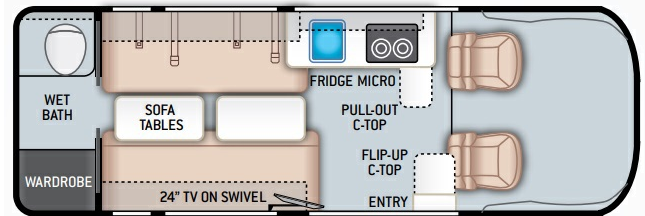

HEIDI'S RV SUPERSTORE

heidis@heidisrv.com 1 (888) 322-3614
3982 HWY #11 South, Oro Medonte, ON L0L 1T0
Local (705) 487-2214 | Fax (705) 487-1173 | www.heidisrv.com

$115,995.00

2020 THOR SEQUENCE 20L (DODGE VAN*)

SPECIFICATIONS

Year	2020
Manufacturer	THOR
Brand	SEQUENCE
Model	20L (DODGE VAN*)
Type	Motorhome
Status	PreOwned
Stock #	U1653
Odometer	29019 kms.
VIN	...19285
Sleeping Capacity	2 person(s)

Disclaimer: Product information, pricing and photos are as accurate as possible and are subject to change without notice.

Used
2020
THOR SEQUENCE 20L
DODGE RAM 3500
Pentastar V6
Couples Unit
Sleeps 2+
Mileage 29,019 km
Length 20'11"

Heidi's RV SUPERSTORE
Located Between Barrie & Orillia
Phone/Text 705-487-2214 | Email: heidis@heidisrv.com
Toll Free: 1-888-322-3614 | Website: heidisrv.com

WWW.HEIDISRV.COM

SELLING FEATURES

Discover Your Ideal RV at Heidi's RV Superstore, Proudly Serving Simcoe County ("Cottage Country"), including Barrie, Orillia, Innisfil, Collingwood, Wasaga Beach, and Beyond. Conveniently located ~1 hr North of Toronto on Hwy 11 in Oro-Medonte. Explore our extensive inventory online at www.heidisrv.com.

OPTIONS & EQUIPMENT

- model length: 20'
- overall length (from bumper-to-hitch): 20'11"
- CASE AWNING
- ROOF MOUNTED A/C
- ROOF MOUNTED SOLAR PANEL
- WET BATH
- 2 BURNER RANGE WITH GLASS COOKTOP
- TV
- SINGLE DOOR FRIDGE/FREEZER
- CONVECTION MICROWAVE
- THULE ROOF LADDER & ROOF RACK SYSTEM
- 3 500 LB TRAILER HITCH W/5 PIN CONNECTOR
- PWR WINDOWS & LOCKS
- ONAN 2800 GAS GENERATOR
- TRUMA COMBI ECO HYDRONIC FURANCE & WATER HEATING SYSTEM
- HOLDING TANKS W/HEAT PADS
- BLACK TANK FLUSH

Powered by focusRV