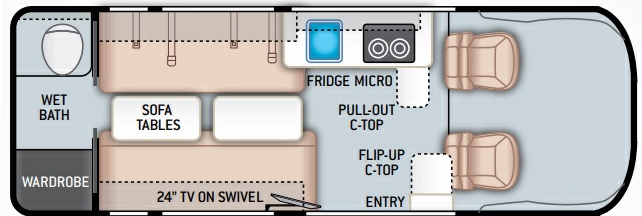

SPECIFICATIONS

Year	2020
Manufacturer	THOR
Brand	SEQUENCE
Model	20L (DODGE VAN*)
Type	Motorhome
Status	PreOwned
Stock #	U1653
Odometer	29019 kms.
VIN	...19285
Sleeping Capacity	2 person(s)

Disclaimer: Product information, pricing and photos are as accurate as possible and are subject to change without notice.

OPTIONS & EQUIPMENT

- model length: 20'
- overall length (from bumper-to-hitch): 20'11"
- CASE AWNING
- ROOF MOUNTED A/C
- ROOF MOUNTED SOLAR PANEL
- WET BATH
- 2 BURNER RANGE WITH GLASS COOKTOP
- TV
- SINGLE DOOR FRIDGE/FREEZER
- CONVECTION MICROWAVE
- THULE ROOF LADDER & ROOF RACK SYSTEM
- 3 500 LB TRAILER HITCH W/5 PIN CONNECTOR
- PWR WINDOWS & LOCKS
- ONAN 2800 GAS GENERATOR
- TRUMA COMBI ECO HYDRONIC FURANCE & WATER HEATING SYSTEM
- HOLDING TANKS W/HEAT PADS
- BLACK TANK FLUSH