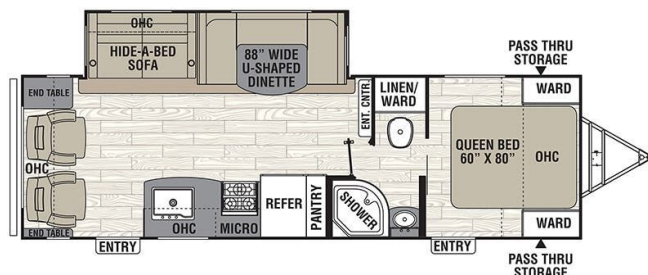

\$27,900.00

Originally ~~\$28,900.00~~

\$151 Bi-Weekly

SPECIFICATIONS

Year	2019
Manufacturer	COACHMEN
Brand	FREEDOM EXPRESS
Model	281RLDS MAPLE LEAF EDITION
Type	Travel Trailer
Status	PreOwned
Stock #	22974
Financing Available	✘
Warranty Available	✘
Suspension	N/A
Leveling	N/A
Exterior Length	31.6 ft.
Dry Weight	6330 lbs.
Sleeping Capacity	6 person(s)
Interior Colour	Brown
Exterior Colour	Brown / White
Slideouts	1

Disclaimer: Product information, pricing and photos are as accurate as possible and are subject to change without notice.

SELLING FEATURES

Introducing the 2019 Freedom Express 281RLDS, from Coachmen. The Freedom Express 281RLDS contains everything you will need to make traveling effortless and straightforward. This travel trailer sleeps up to 6 people. Inside the Freedom Express 281RLDS, you will find a U-shaped bench dinette that c...