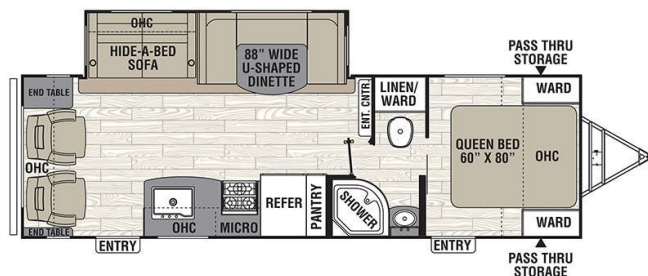

SPECIFICATIONS

| | |
|---------------------|----------------------------|
| Year | 2019 |
| Manufacturer | COACHMEN |
| Brand | FREEDOM EXPRESS |
| Model | 281RLDS MAPLE LEAF EDITION |
| Type | Travel Trailer |
| Status | PreOwned |
| Stock # | 22974 |
| Financing Available | ✘ |
| Warranty Available | ✘ |
| Suspension | N/A |
| Leveling | N/A |
| Exterior Length | 31.6 ft. |
| Dry Weight | 6330 lbs. |
| Sleeping Capacity | 6 person(s) |
| Interior Colour | Brown |
| Exterior Colour | Brown / White |
| Slideouts | 1 |

Disclaimer: Product information, pricing and photos are as accurate as possible and are subject to change without notice.

SELLING FEATURES

Introducing the 2019 Freedom Express 281RLDS, from Coachmen. The Freedom Express 281RLDS contains everything you will need to make traveling effortless and straightforward. This travel trailer sleeps up to 6 people. Inside the Freedom Express 281RLDS, you will find a U-shaped bench dinette that c...