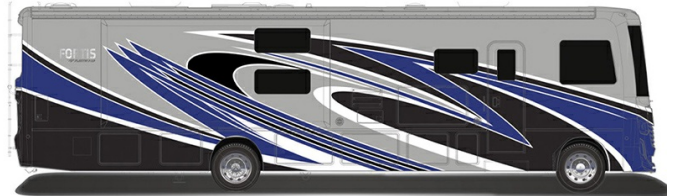

### SPECIFICATIONS

Year	2025
Manufacturer	FLEETWOOD
Brand	FORTIS
Model	34MB
Type	Motorhome
Class	A
Fuel Type	Gas
Status	New
Stock #	49921
Financing Available	✓
Warranty Available	Manufacturer
Odometer	0 kms.
VIN	764MS4441917
Chassis	Ford F53
Engine	350HP V8
Transmission	AUTO
Suspension	N/A
Leveling	N/A
Exterior Length	35.5 ft.
Dry Weight	22000 lbs.
Sleeping Capacity	8 person(s)
Interior Colour	CASCADE/HERITAGE OCEANFRONT
Exterior Colour	Fiberglass
Slideouts	2

### SELLING FEATURES

Specifications and Features:

- Chassis Brand: Ford
- Engine Type: V8
- Chassis Model: F53
- Cylinders: 8
- Horsepower (bhp): 350
- Torque (Ft Lbs): 468
- Fuel Type: Gas
- Transmission Brand: TorqShift
- Transmission Type: Automatic
- Number Of Speeds: 6
- Driveline Type: 4X2
- Length (ft): 35...