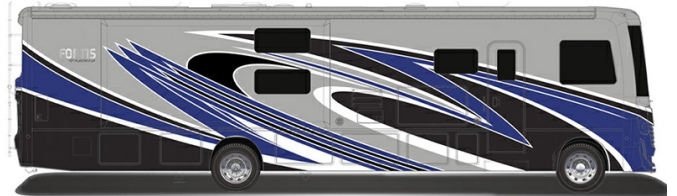

Woody's Price

2025 FLEETWOOD FORTIS 33HB

SPECIFICATIONS

Year	2025
Manufacturer	FLEETWOOD
Brand	FORTIS
Model	33HB
Type	Motorhome
Class	A
Fuel Type	Gas
Status	New
Stock #	49920
Financing Available	✓
Warranty Available	Manufacturer
Odometer	0 kms.
VIN	1F66F5DN6R0A00662
Chassis	Ford F53
Engine	350HP V8
Transmission	AUTO
Suspension	N/A
Leveling	N/A
Exterior Length	35.0 ft.
Dry Weight	22000 lbs.
Sleeping Capacity	8 person(s)
Interior Colour	CASCADE/HERITAGE OCEANFRONT
Exterior Colour	Fiberglass
Slideouts	2

Disclaimer: Product information, pricing and photos are as accurate as possible and are subject to change without notice.

SELLING FEATURES

Specifications and Features:

- Chassis Brand: Ford
- Engine Type: V8
- Chassis Model: F53
- Cylinders: 8
- Horsepower (bhp): 350
- Torque (Ft Lbs): 468
- Fuel Type: Gas
- Transmission Brand: TorqShift
- Transmission Type: Automatic
- Number Of Speeds: 6
- Driveline Type: 4X2
- Length (ft): 35...