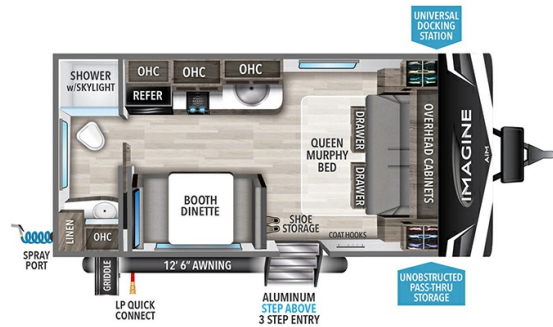

### SPECIFICATIONS

Year	2024
Manufacturer	GRAND DESIGN
Brand	IMAGINE AIM
Model	15RB
Type	Travel Trailer
Status	PreOwned
Stock #	49297A
Financing Available	✓
Warranty Available	For Purchase
Suspension	N/A
Leveling	N/A
Exterior Length	19.9 ft.
Dry Weight	3594 lbs.
Sleeping Capacity	4 person(s)
Interior Colour	HEARTHSTONE
Exterior Colour	Fiberglass
Slideouts	N/A

### SELLING FEATURES

Specifications and Features:

- Length (ft): 19'11"
- Width (ft): 8'0"
- Height (ft): 10'11"
- Interior Height (ft): 6'6"
- GVWR (lbs): 4795
- Dry Weight (lbs): 3594
- Hitch Weight (lbs): 378
- Number Of Fresh Water Holding Tanks: 1
- Total Fresh Water Tank Capacity (gal): 37
- Number Of Gray ...