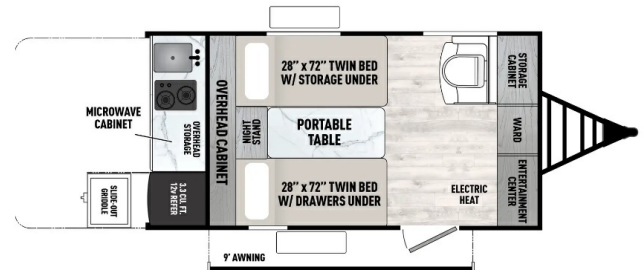

### SPECIFICATIONS

Year	2025
Manufacturer	COACHMEN
Brand	CLIPPER
Model	11000 RK
Type	Teardrop Trailer
Status	New
Stock #	8613
Financing Available	✘
Warranty Available	✘
Suspension	N/A
Leveling	N/A
Exterior Length	11.0 ft.
Dry Weight	2419 lbs.
Sleeping Capacity	N/A person(s)
Interior Colour	N/A
Exterior Colour	N/A
Slideouts	N/A

### SELLING FEATURES

2025 Coachmen Clipper 11000 ROK: Compact and Off-Road Ready for Seasonal Camping

The 2025 Coachmen Clipper 11000 ROK is perfect for campers seeking a lightweight, off-road trailer tailored. With a practical layout, rugged design, and essential amenities, this model delivers convenience and dur...