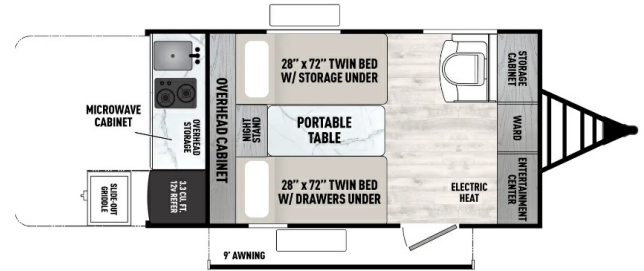

ON ORDER UNIT
\$22,900.00
2025 COACHMEN CLIPPER 11000 RK
SPECIFICATIONS

Year	2025
Manufacturer	COACHMEN
Brand	CLIPPER
Model	11000 RK
Type	Teardrop Trailer
Status	New
Stock #	8613
Financing Available	✘
Warranty Available	✘
Suspension	N/A
Leveling	N/A
Exterior Length	11.0 ft.
Dry Weight	2419 lbs.
Sleeping Capacity	N/A person(s)
Interior Colour	N/A
Exterior Colour	N/A
Slideouts	N/A

Disclaimer: Product information, pricing and photos are as accurate as possible and are subject to change without notice.

SELLING FEATURES

2025 Coachmen Clipper 11000 ROK: Compact and Off-Road Ready for Seasonal Camping

The 2025 Coachmen Clipper 11000 ROK is perfect for campers seeking a lightweight, off-road trailer tailored. With a practical layout, rugged design, and essential amenities, this model delivers convenience and dur...